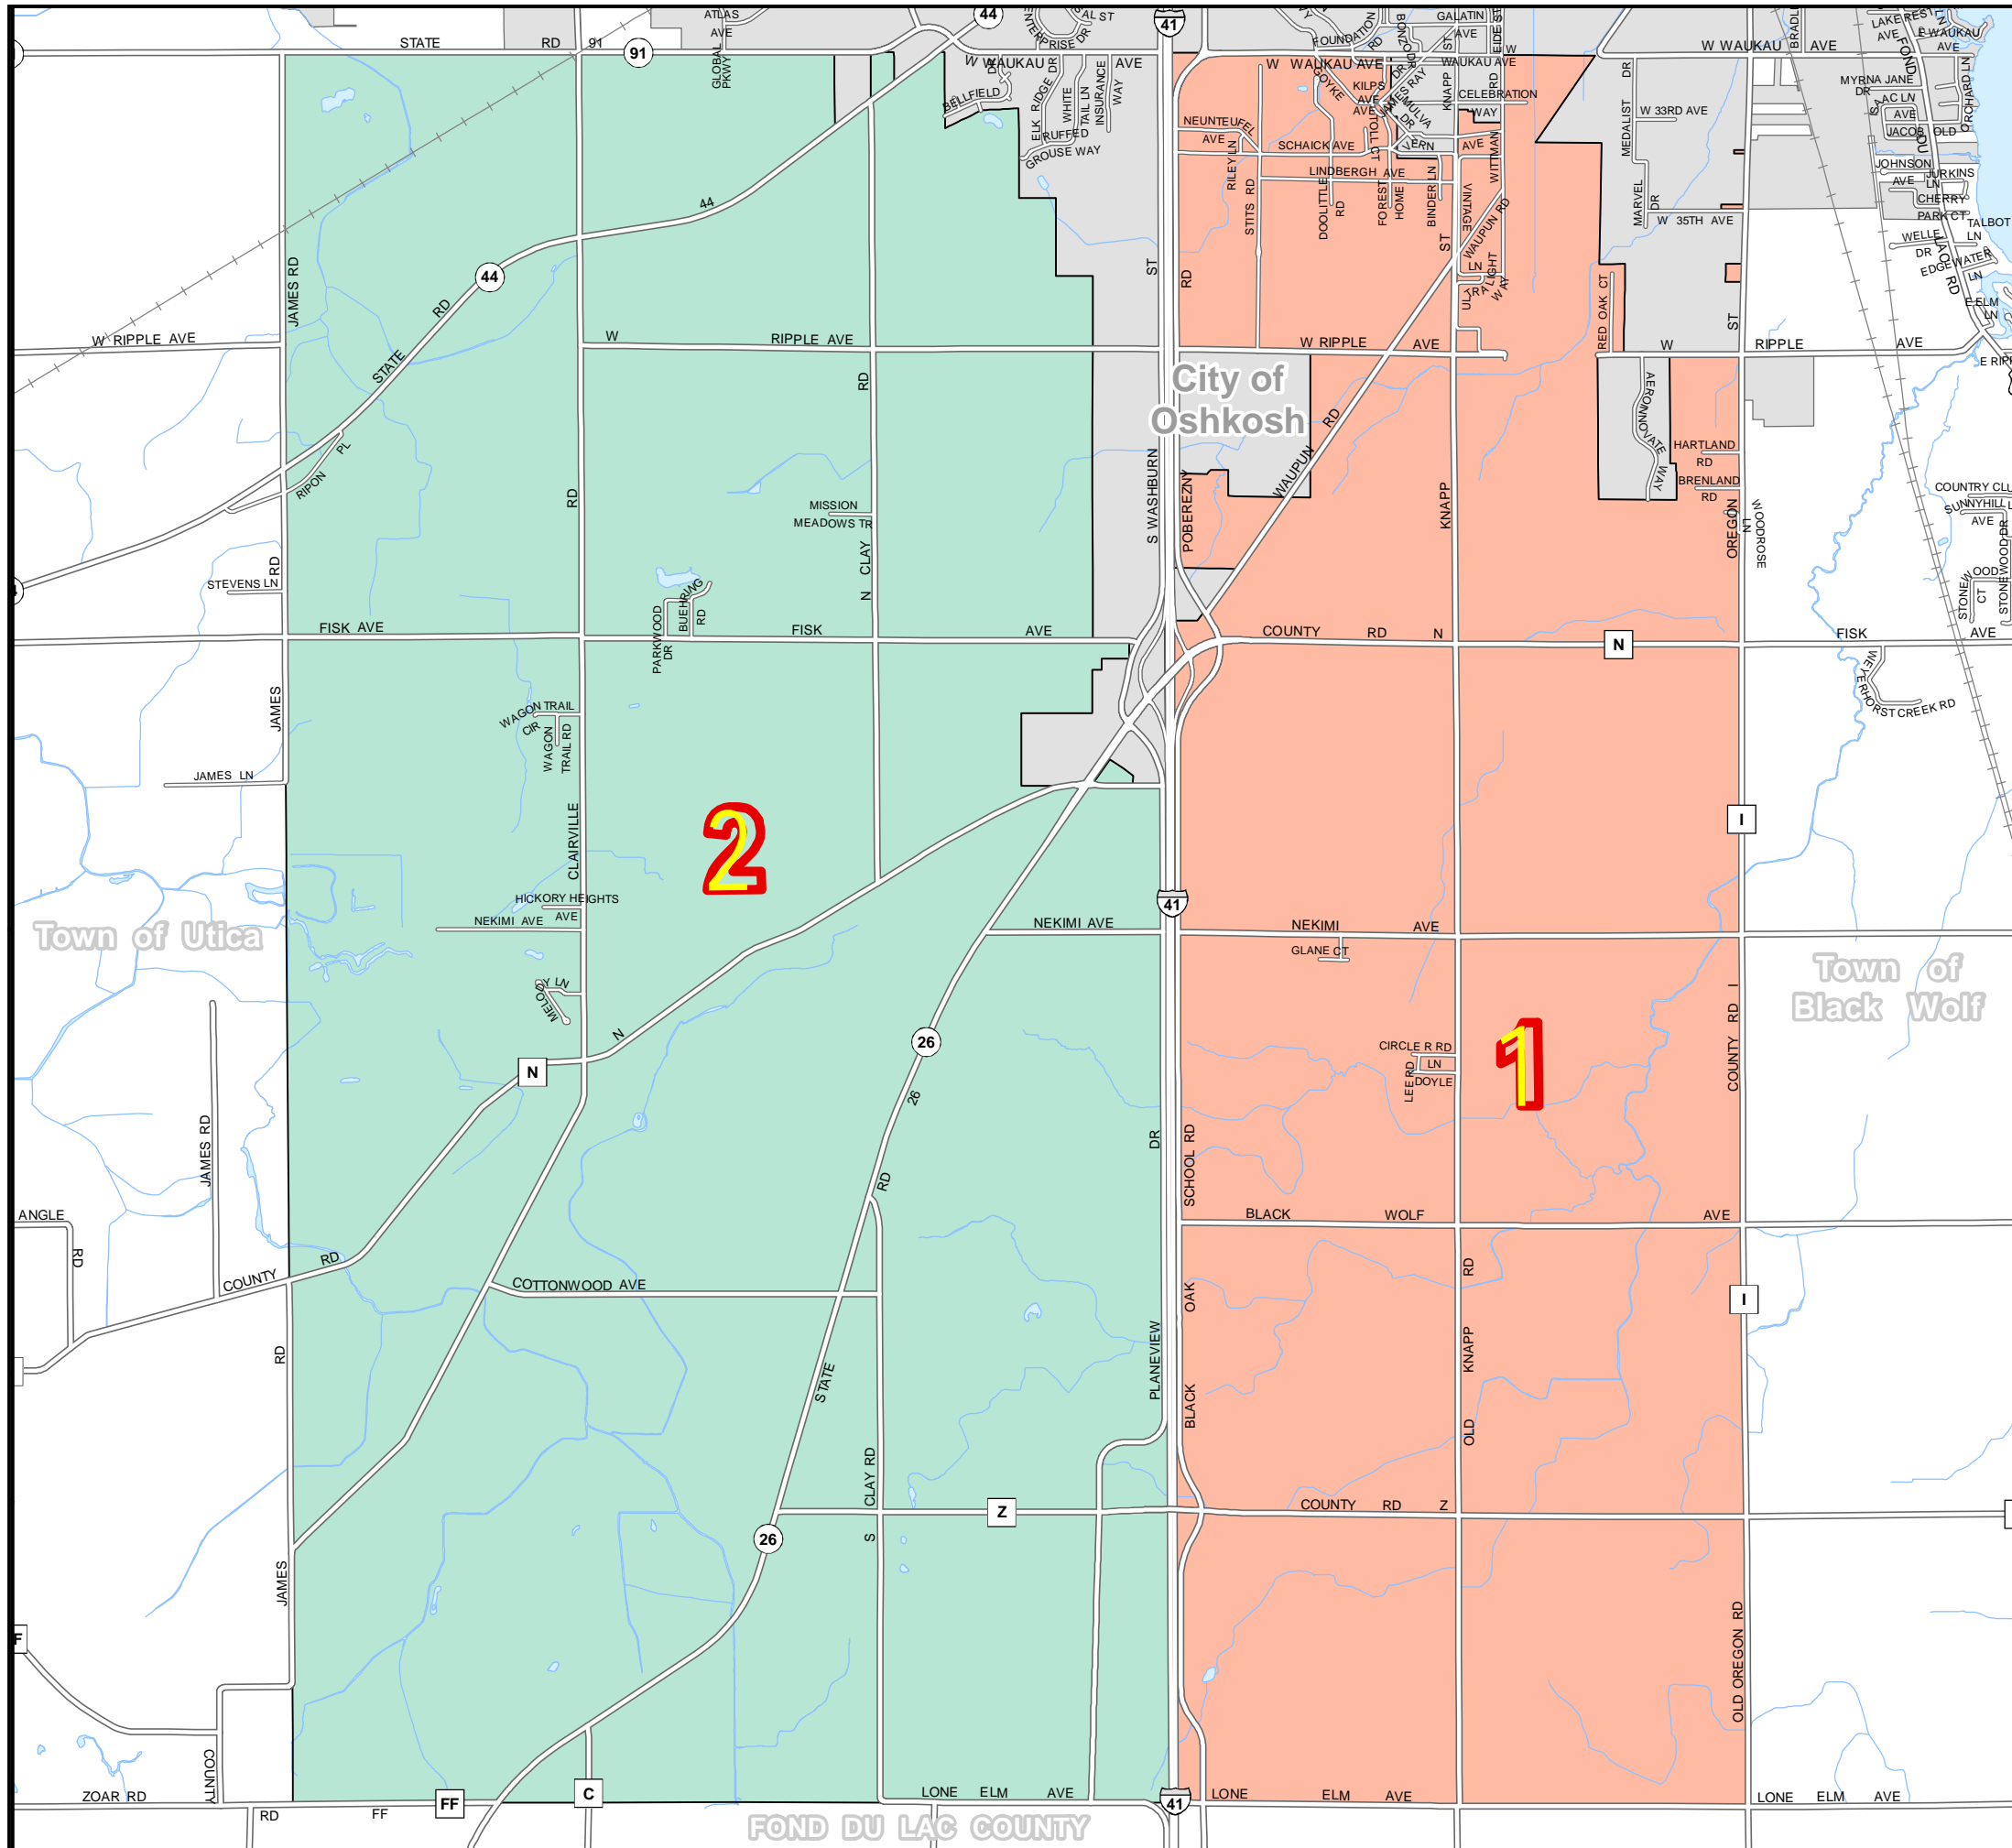

Ward Plan

(Adopted October 18, 2021)

Town of Nekimi Winnebago County, Wisconsin

W.I.N.G.S. Disclaimer
This data was created for use by the Winnebago County Geographic Information System Project. Any other use/application of this information is the responsibility of the user and such use/application is at their own risk. Winnebago County disclaims all liability regarding fitness of the information for any use other than Winnebago County business.
Data for this map copyrighted December 31, 2006