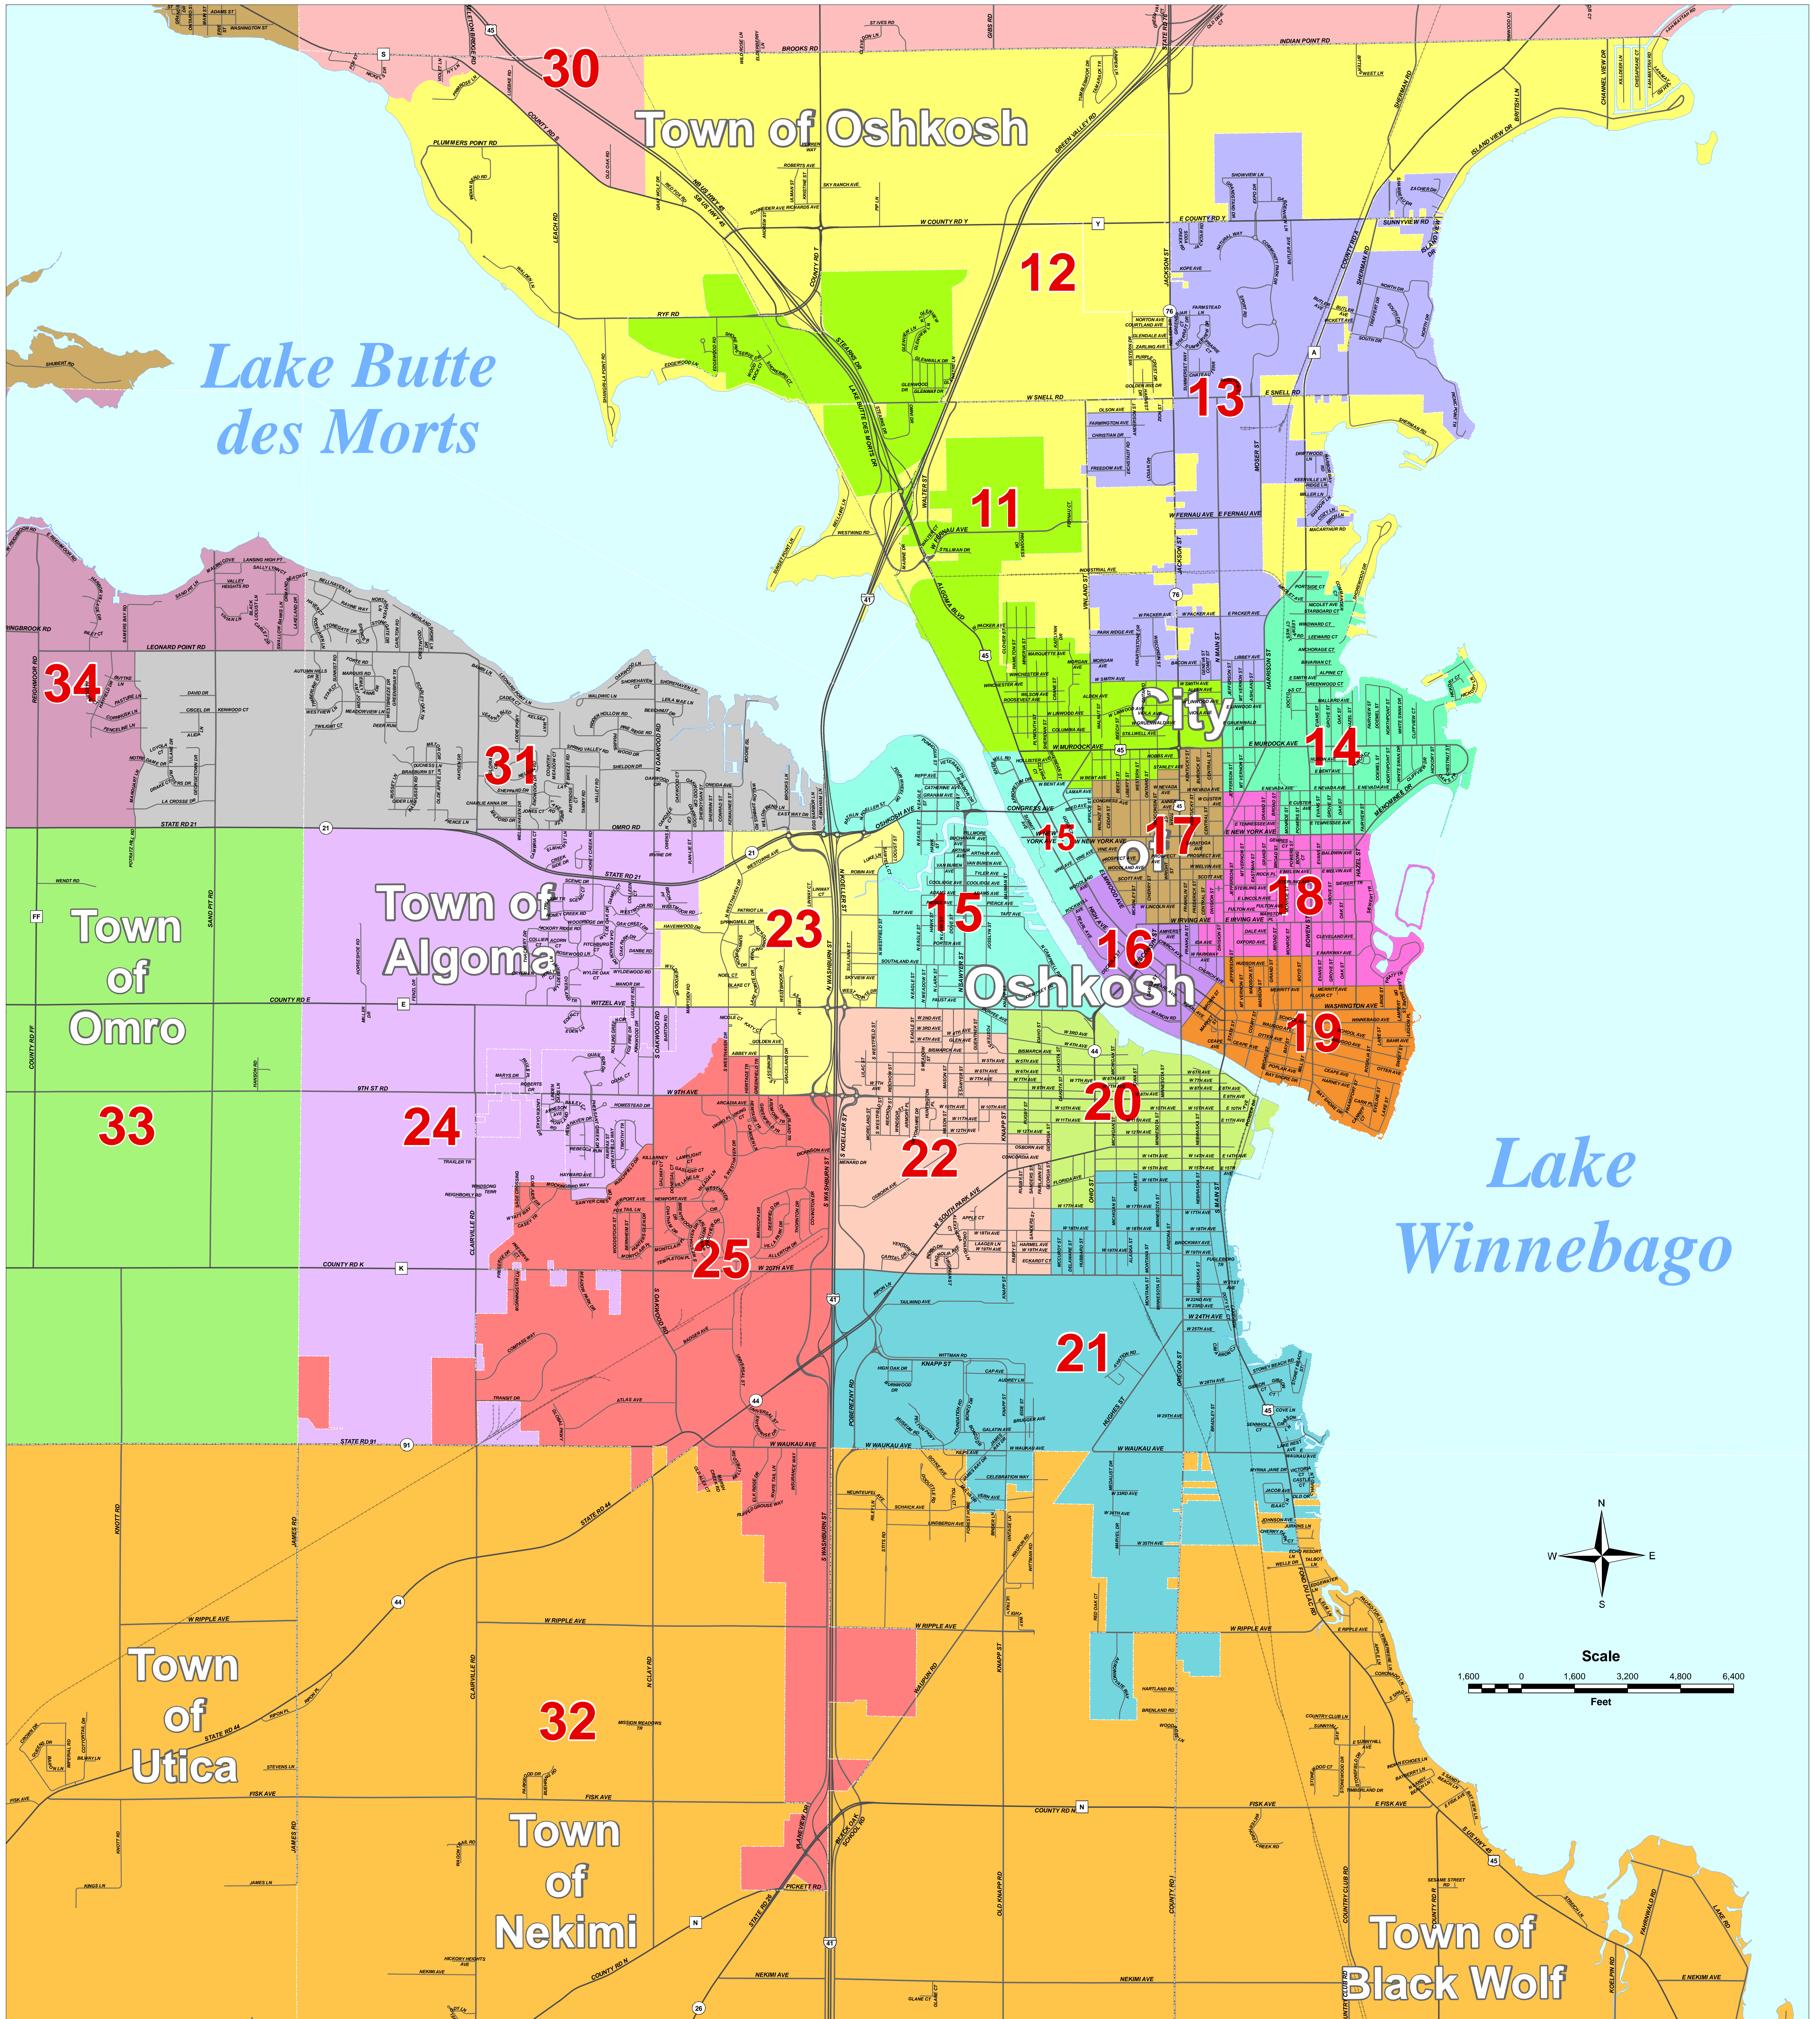

Winnebago County Supervisory District Plan

City of Oshkosh Area

Final Plan Adopted by Winnebago County Board Nov. 16, 2021 as per Ordinance No. 231-112021

* Plan first applies to Spring 2022 election. *

Winnebago County
W.I.N.G.S. Project
Produced By:
deulver
1/13/2022
The Wave of the Future