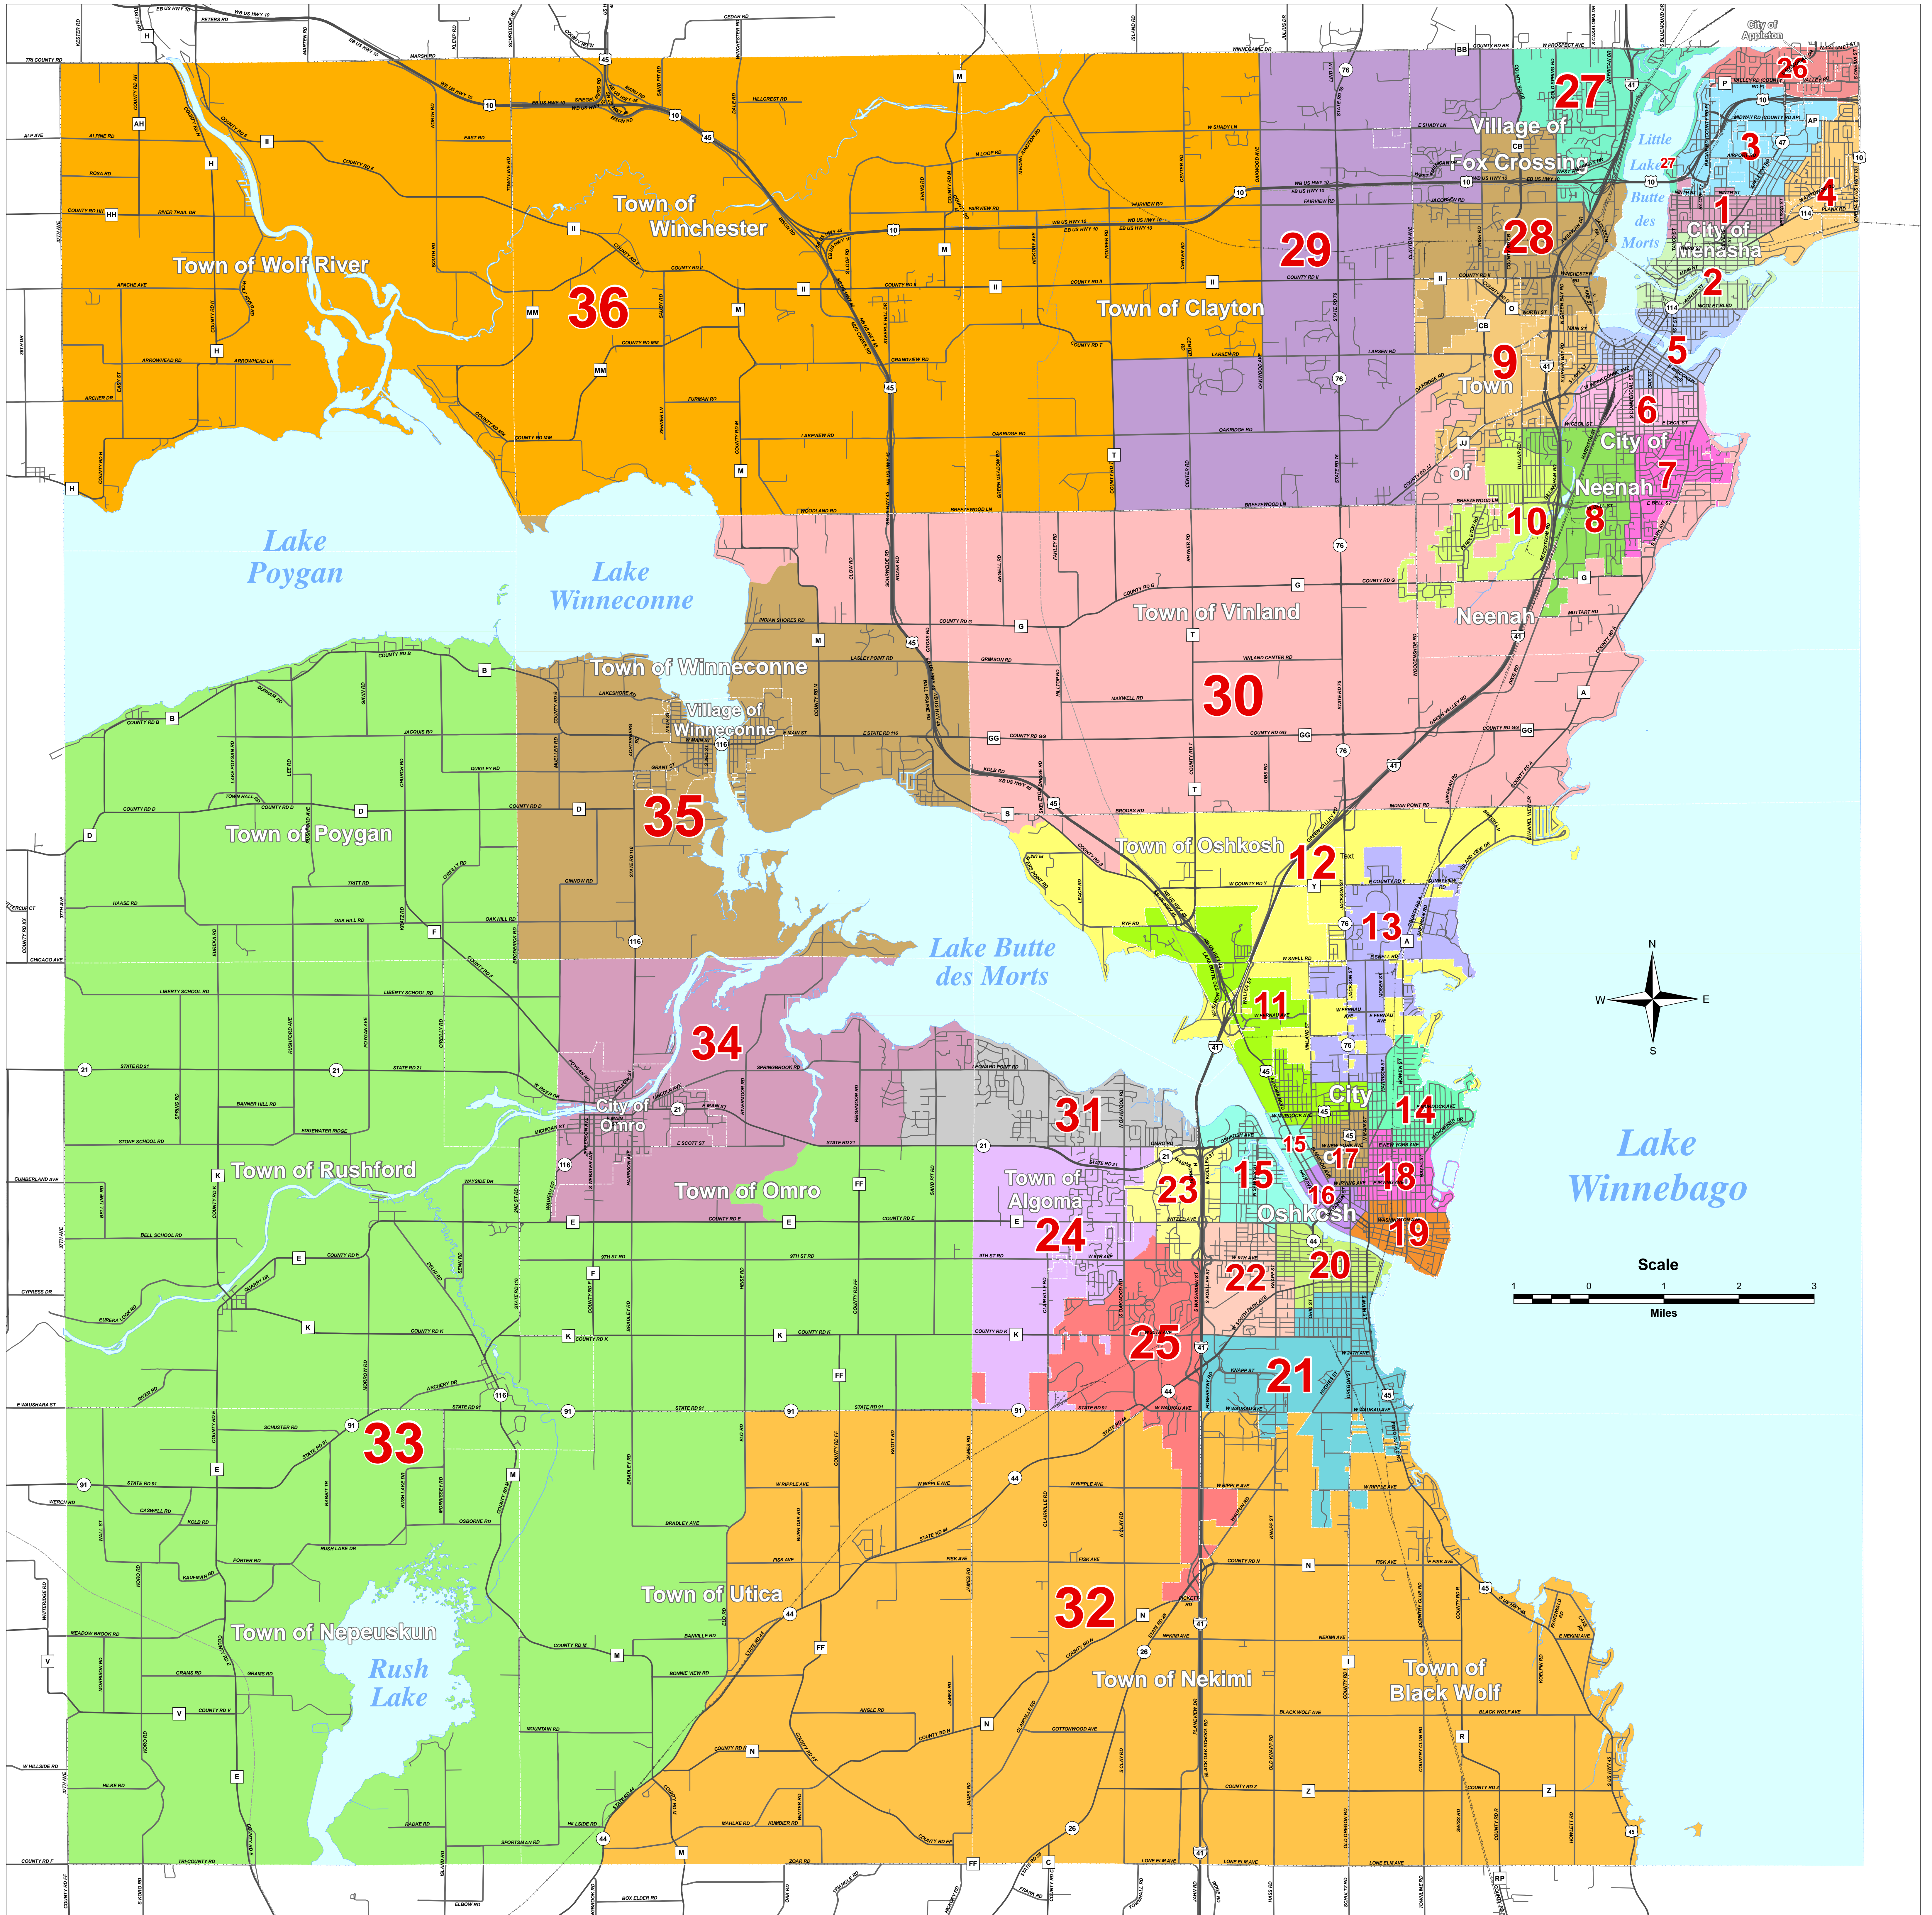

Winnebago County Supervisory District Plan

Winnebago County, Wisconsin

Final Plan Adopted by Winnebago County Board Nov. 16, 2021 as per Ordinance No. 231-112021

* Plan first applies to Spring 2022 election. *

Winnebago County
W.I.N.G.S. Project
Produced By:
dculver
1/13/2022
The Voice of the Future