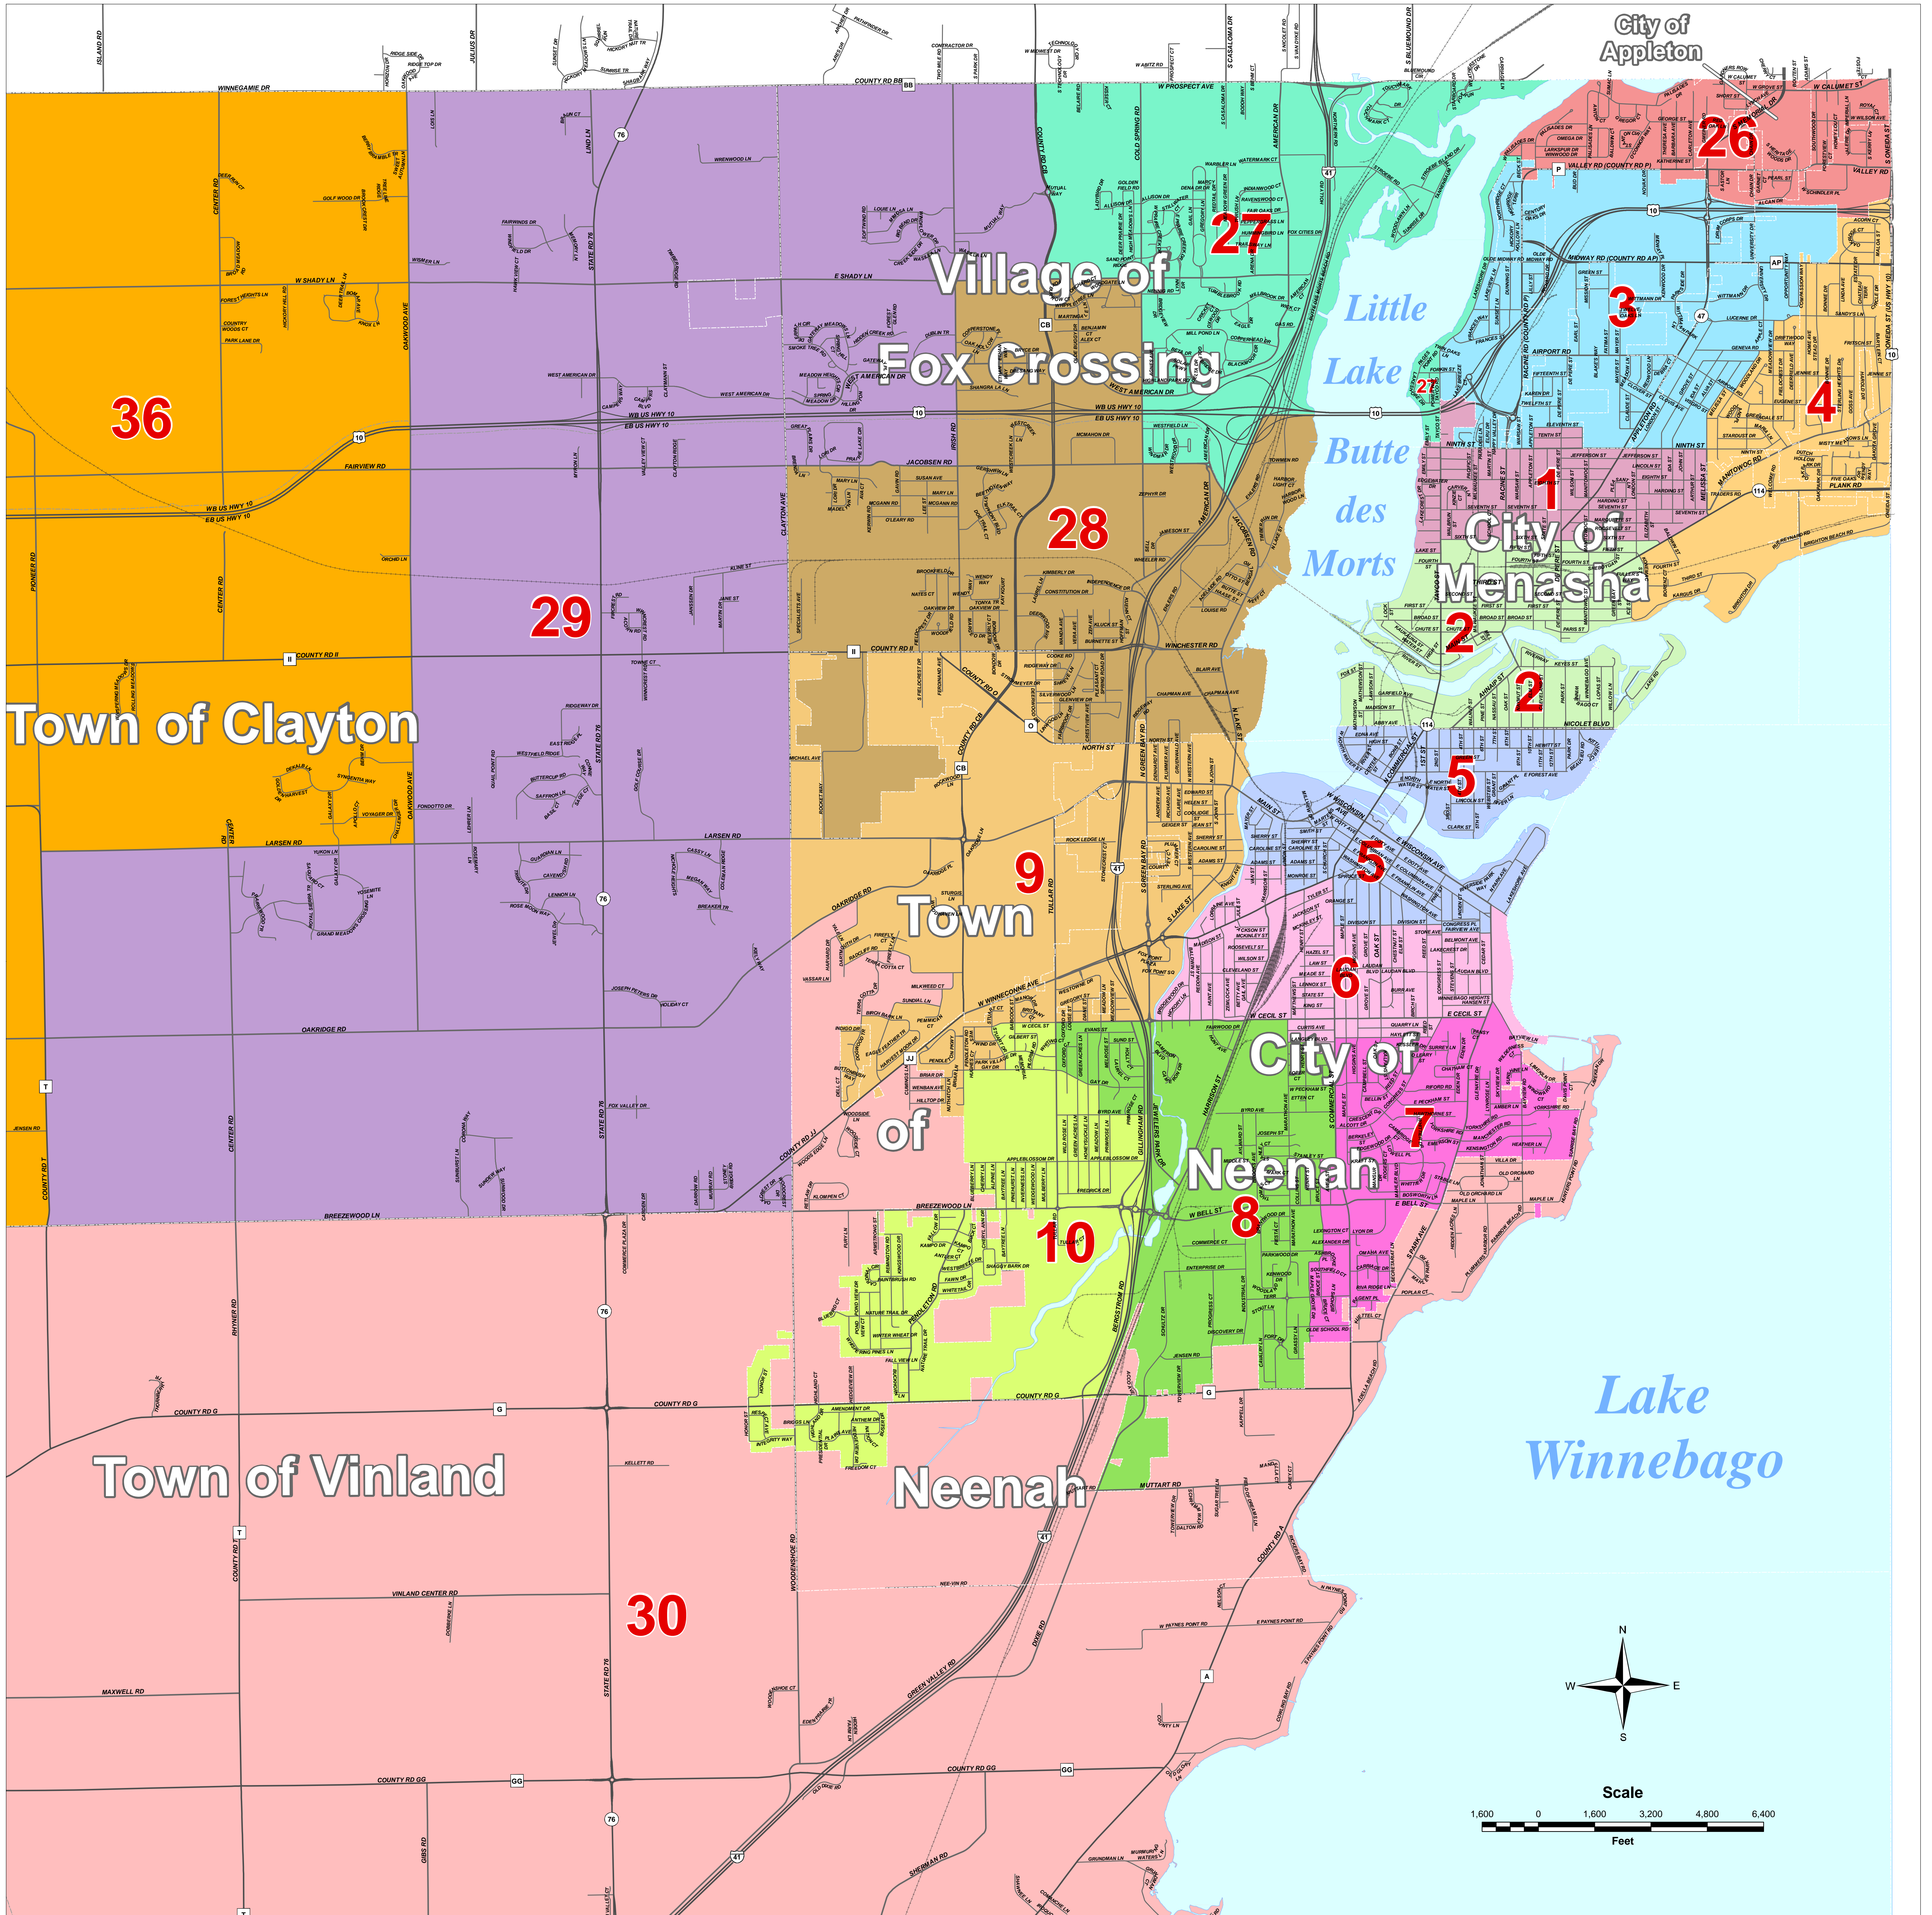

Winnebago County Supervisory District Plan

Neenah / Menasha / Fox Crossing Area

Final Plan Adopted by Winnebago County Board Nov. 16, 2021 as per Ordinance No. 231-112021

* Plan first applies to Spring 2022 election. *

Winnebago County
W.I.N.G.S. Project
Produced By:
dculver
1/13/2022
The Voice of the Future