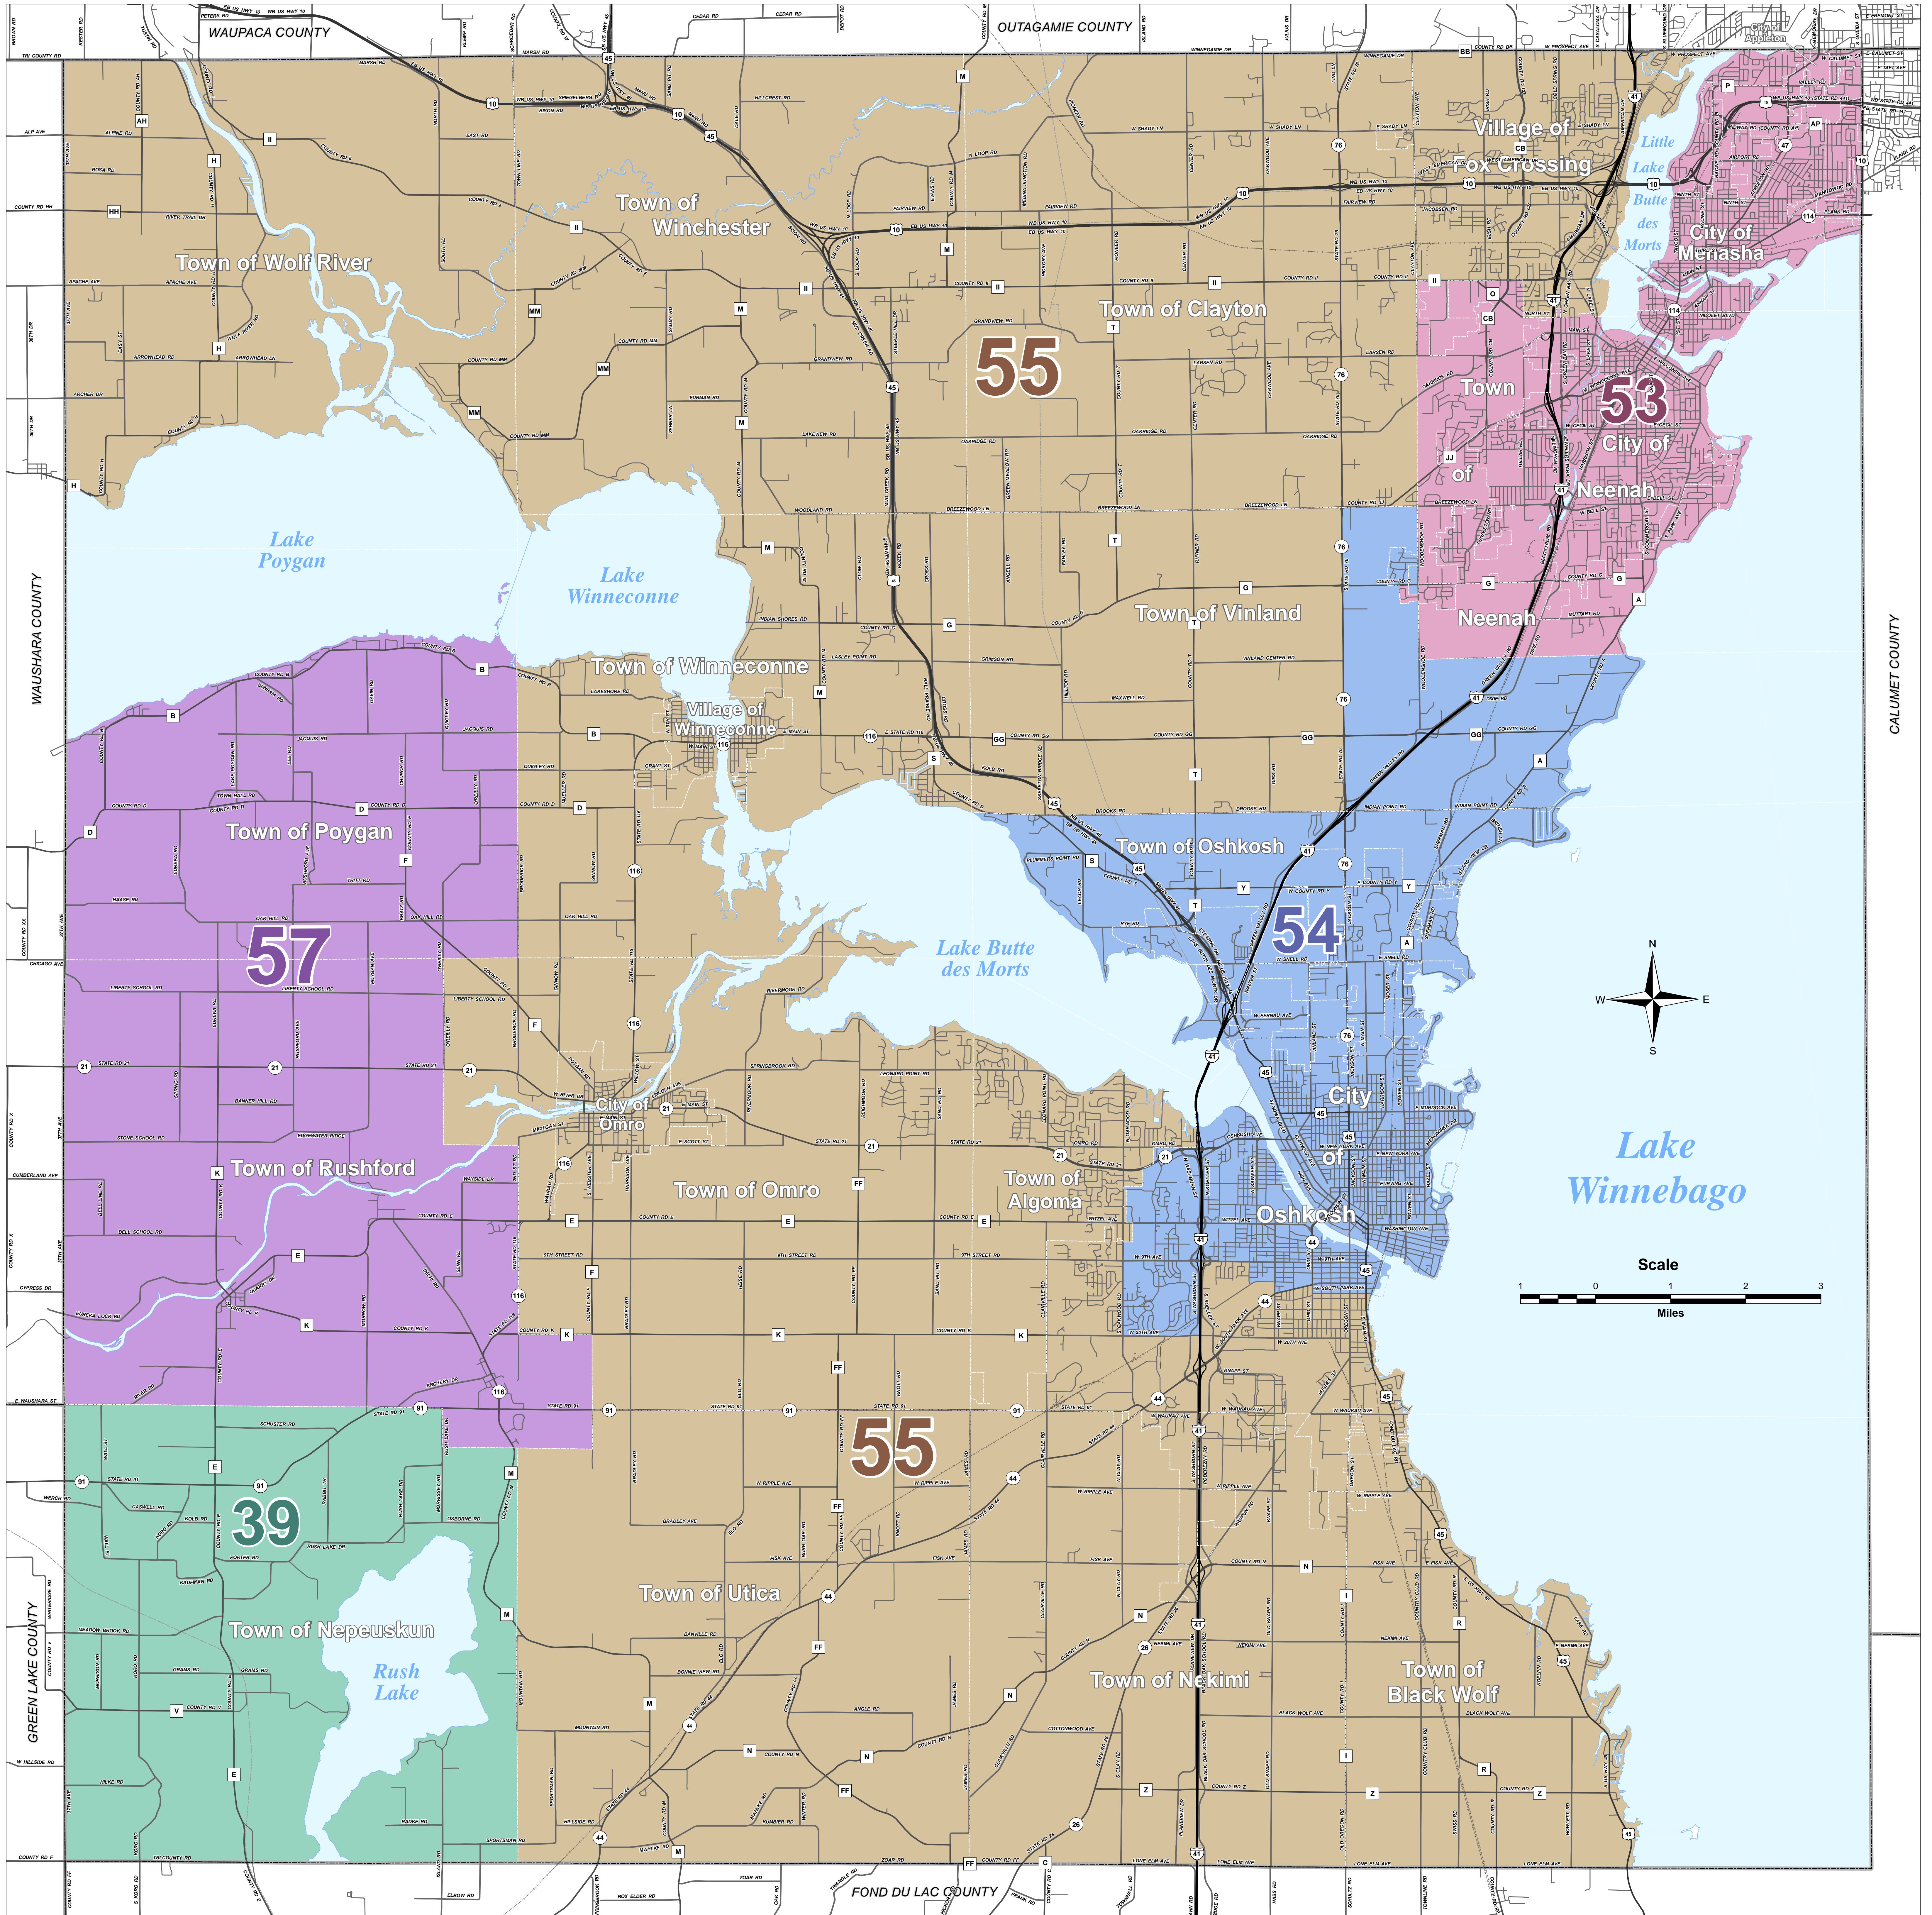

2024 Wisconsin State Assembly Districts in Winnebago County

Winnebago County, Wisconsin

* Plan first applies to Fall 2024 election. *