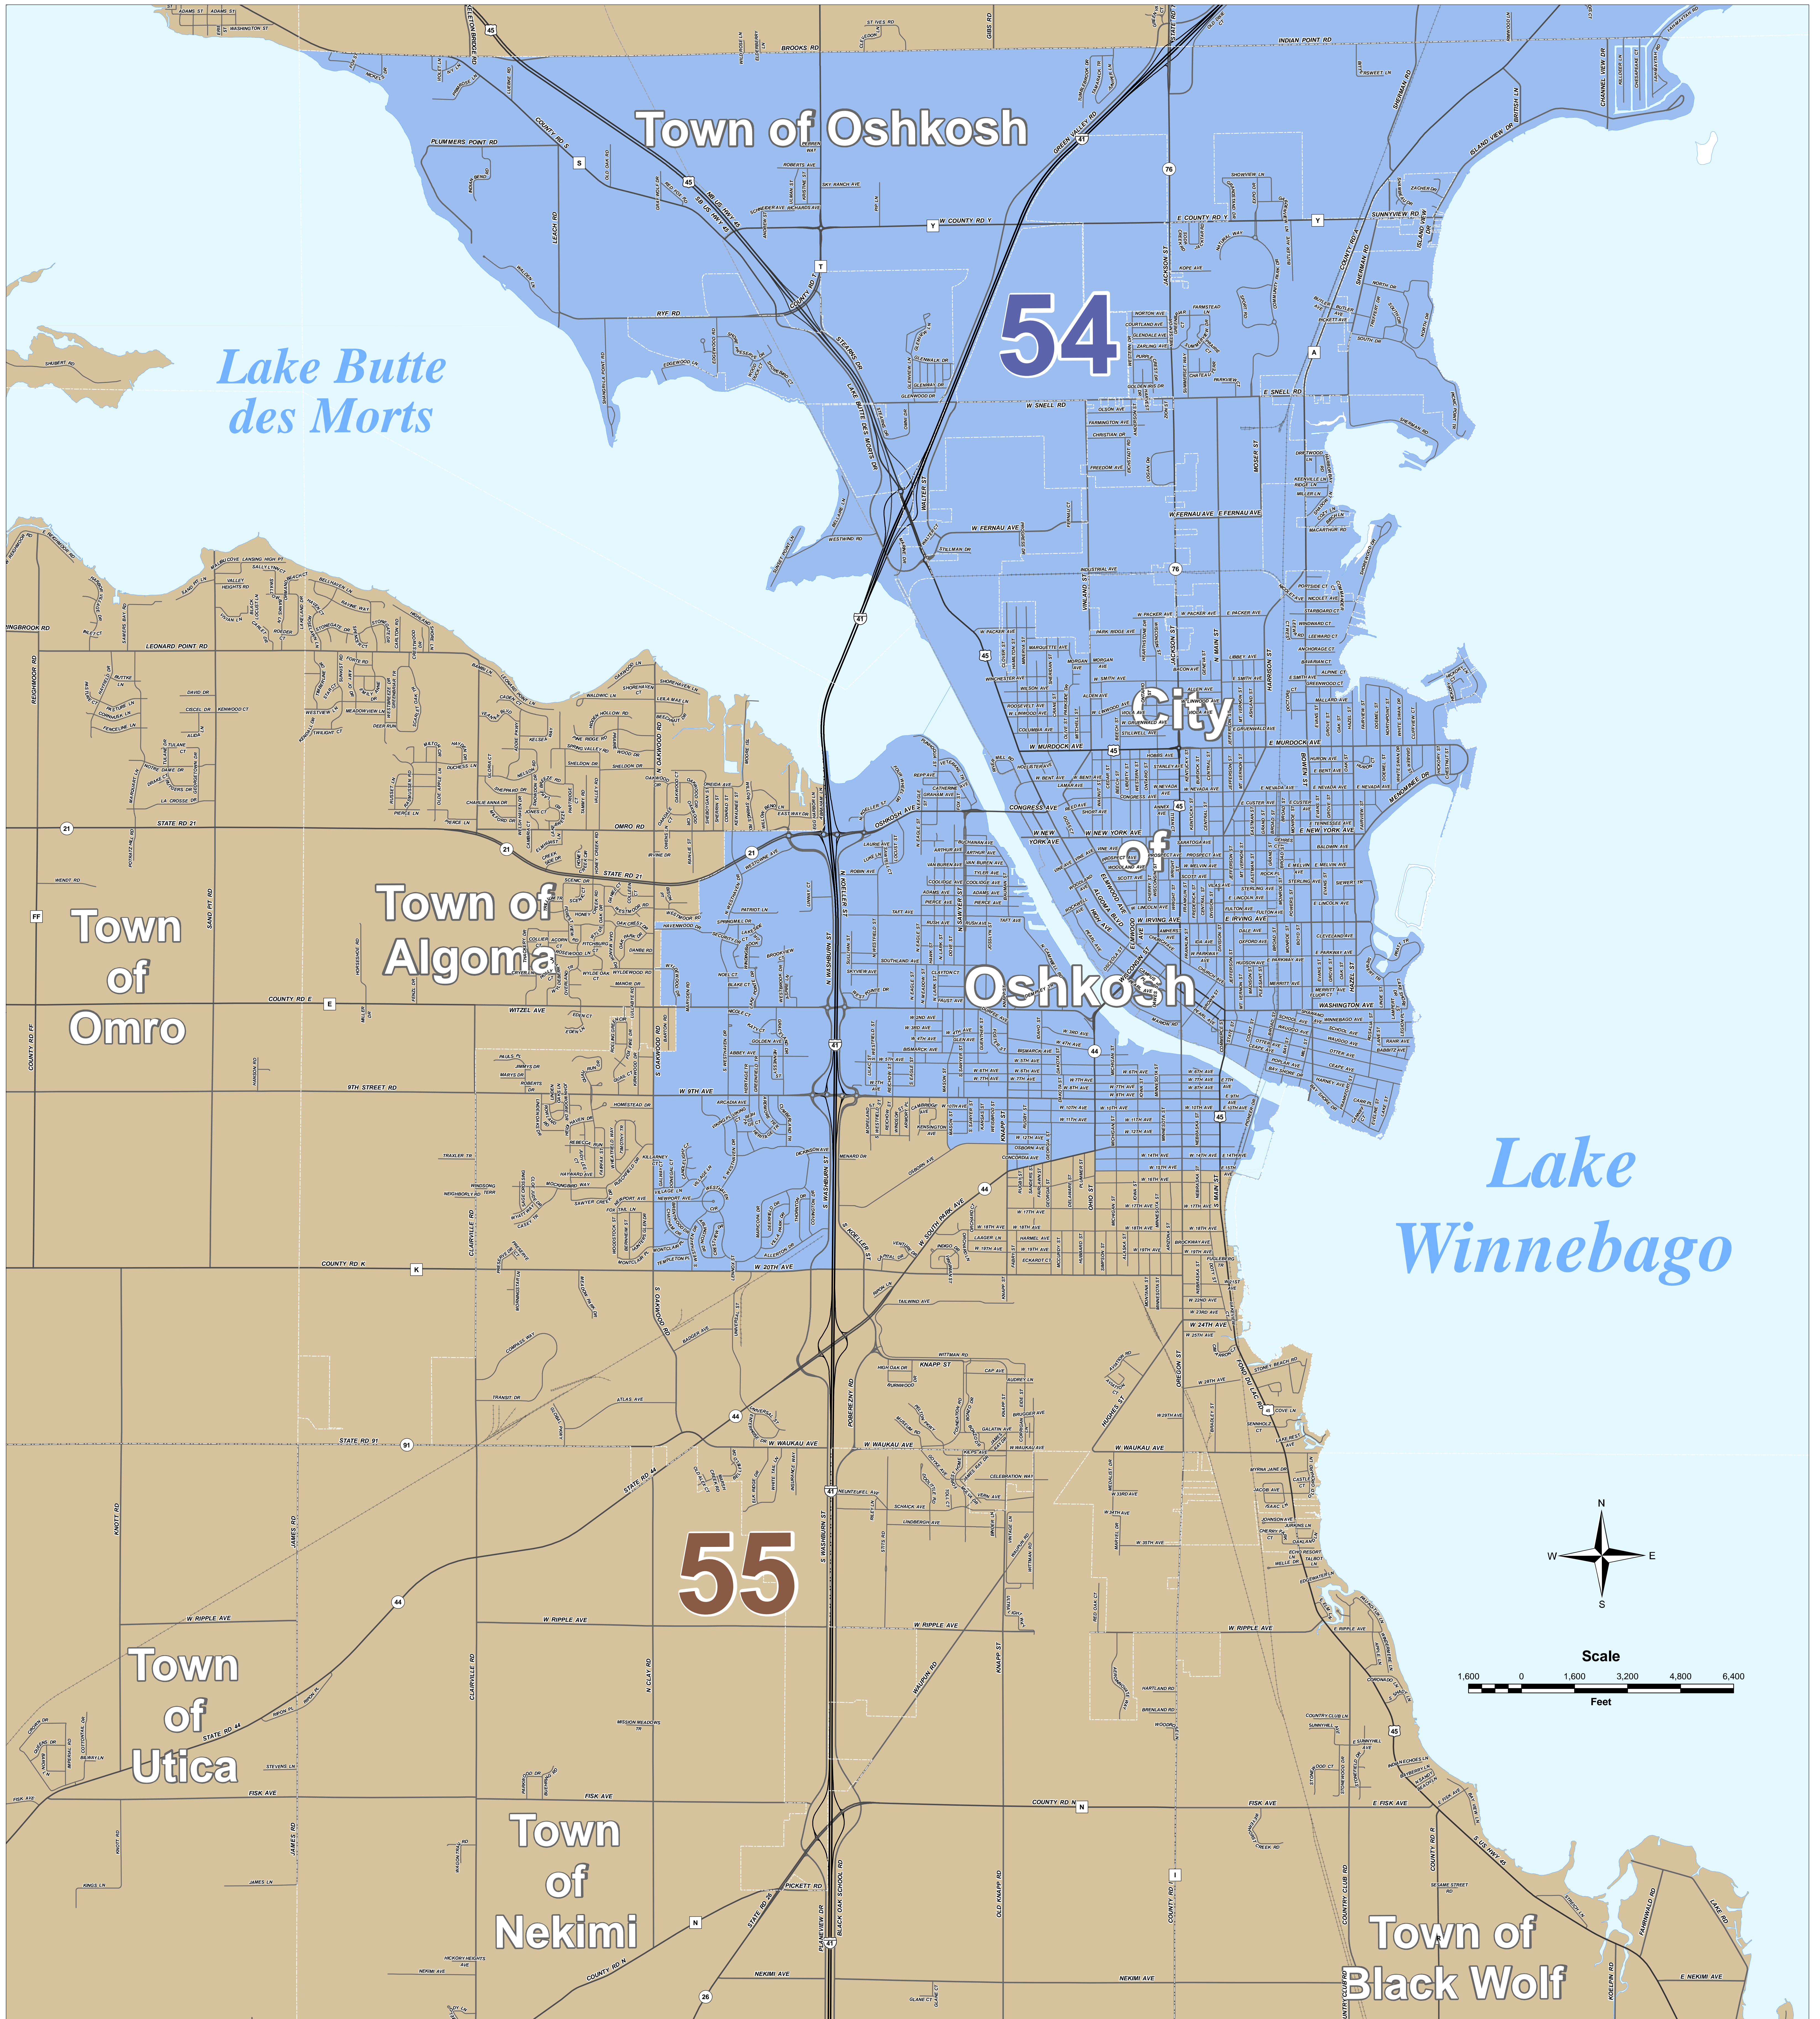

2024 Wisconsin State Assembly Districts

City of Oshkosh Area

* Plan first applies to Fall 2024 election. *