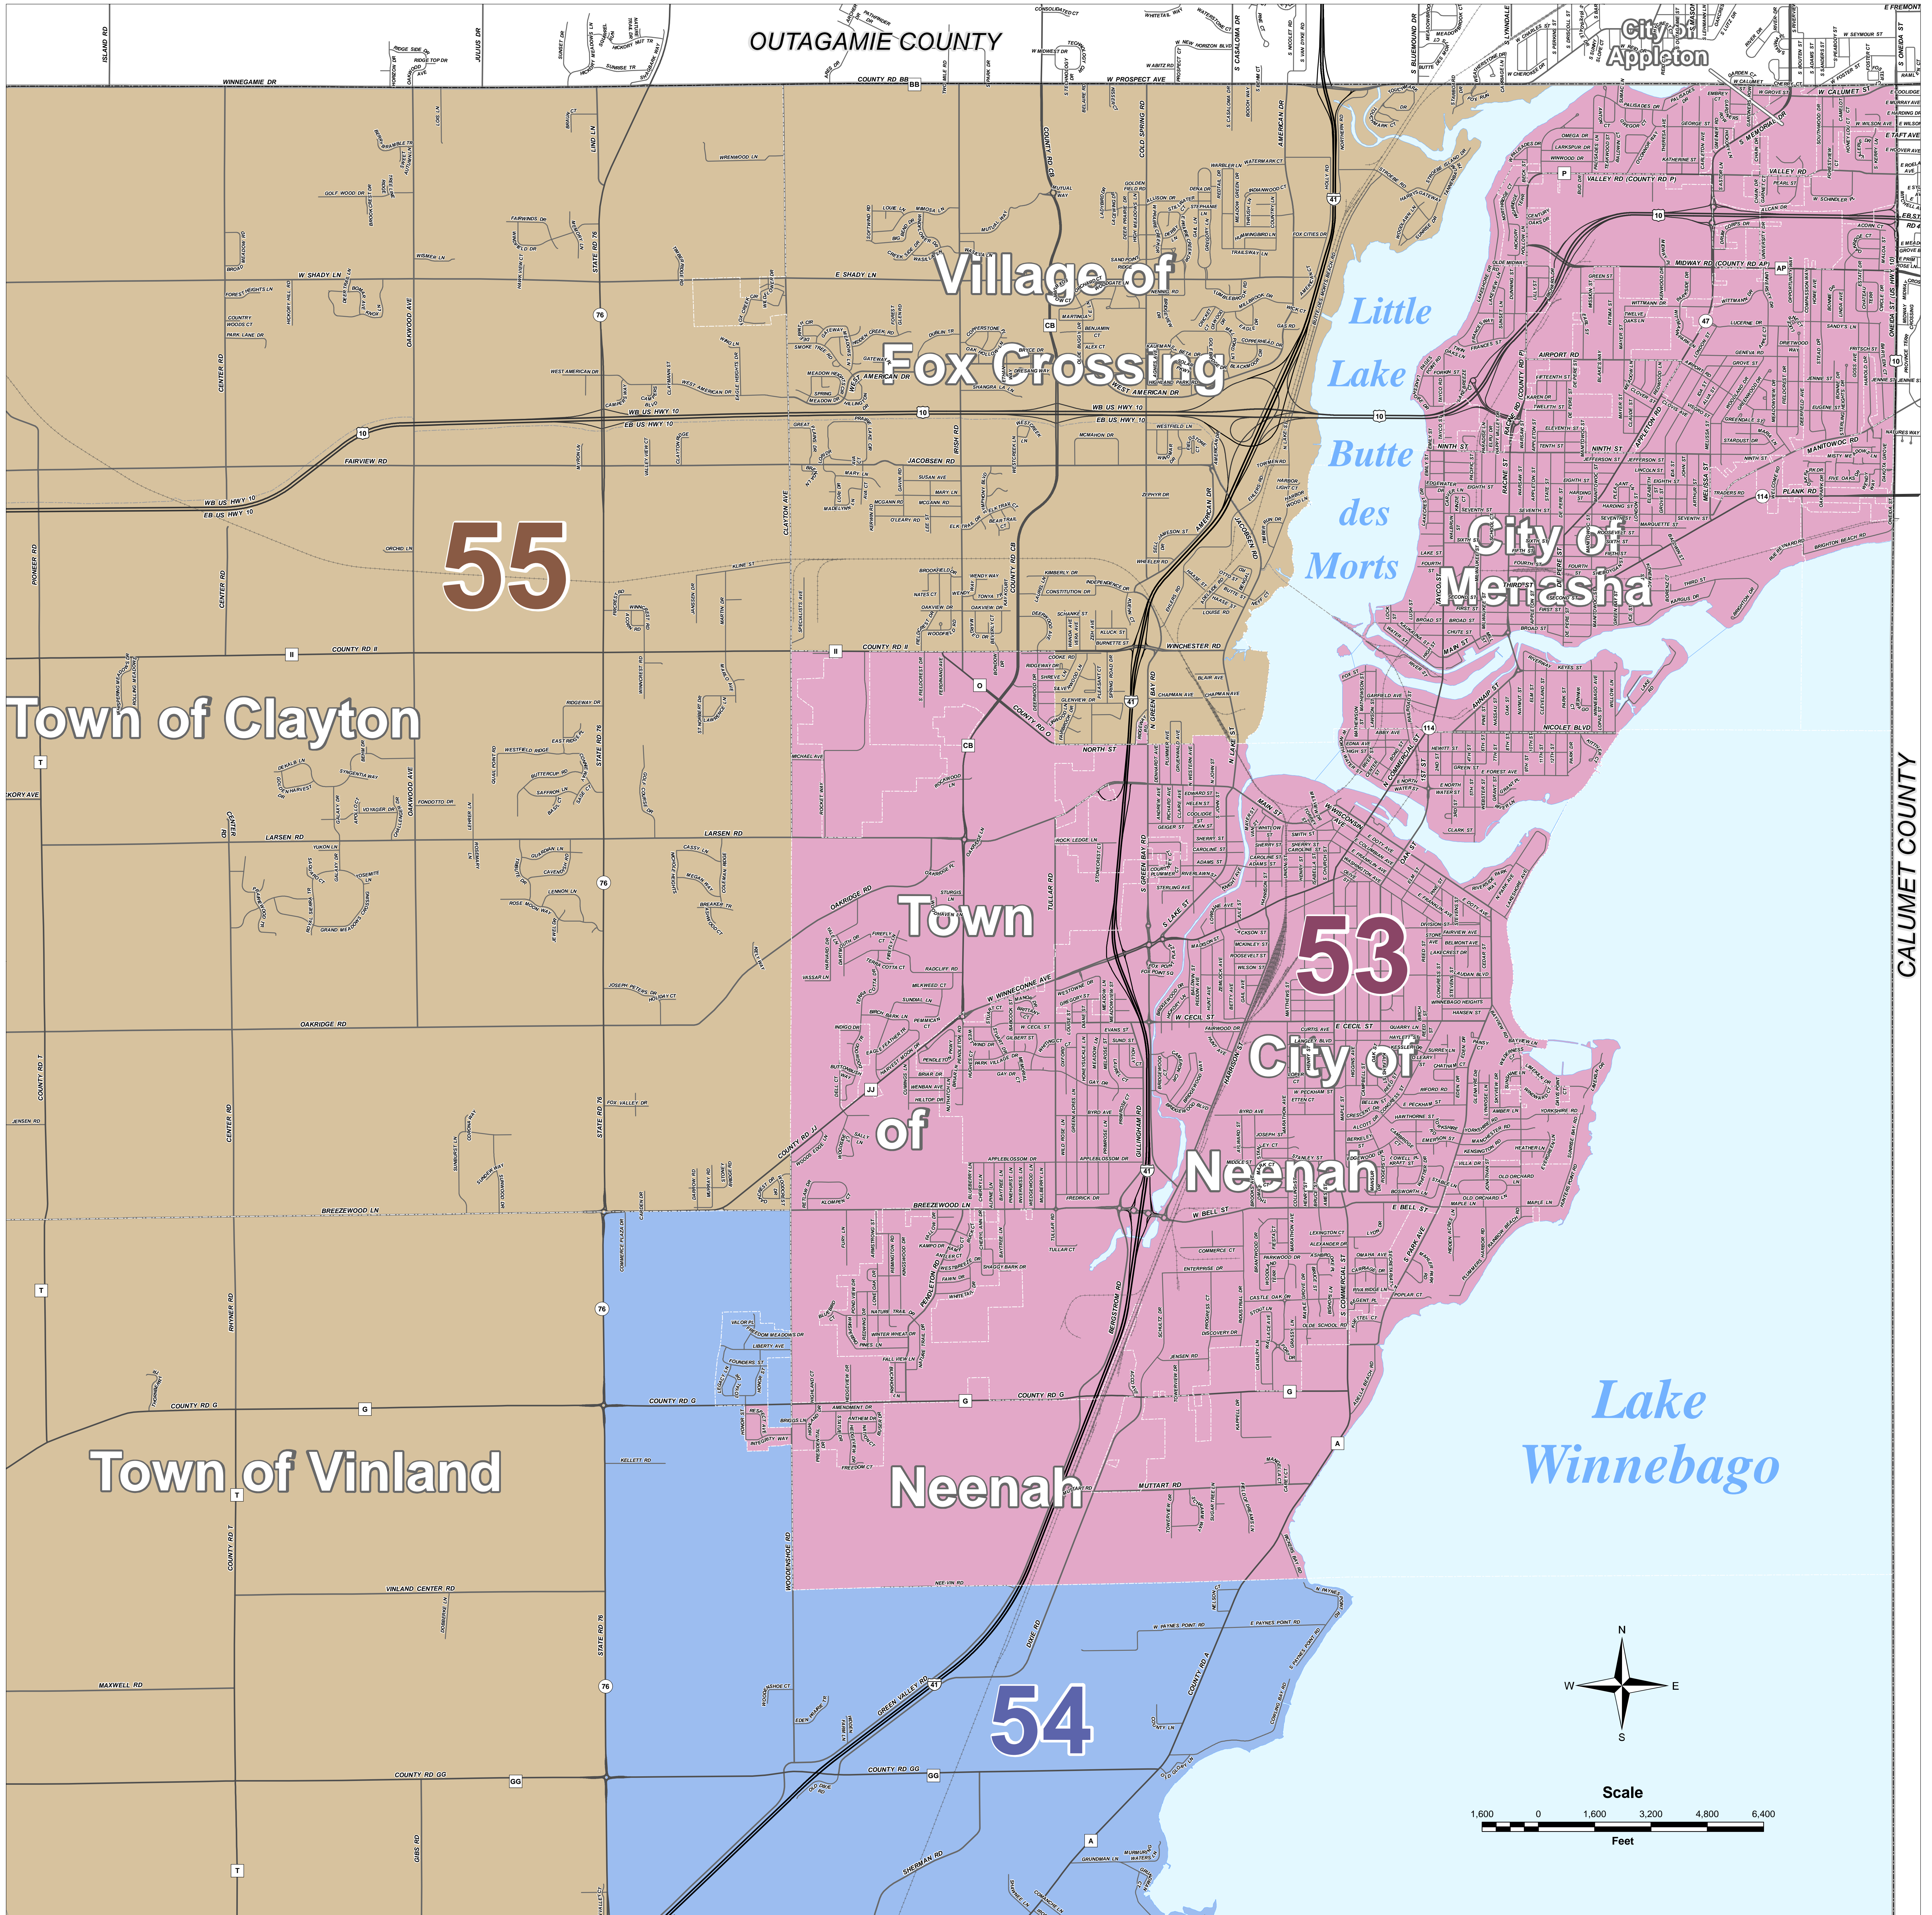

2024 Wisconsin State Assembly Districts

Neenah / Menasha / Fox Crossing Area

* Plan first applies to Fall 2024 election. *

Winnebago County
W.I.N.G.S. Project
Produced By:
deulver
4/18/2024
The Wave of the Future