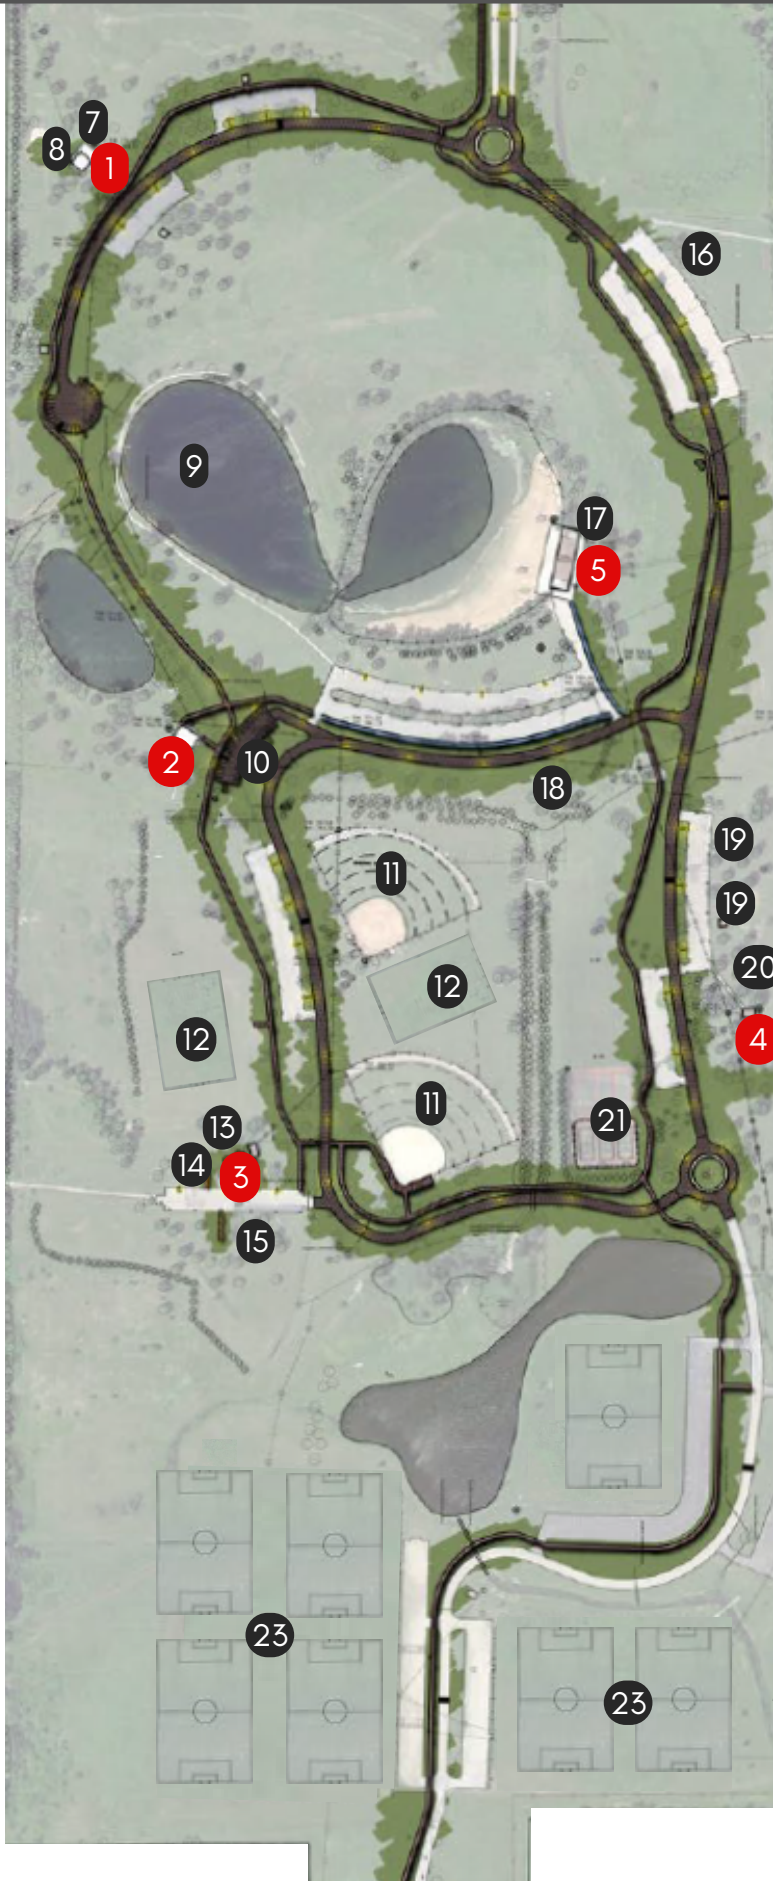

WINNEBAGO COUNTY COMMUNITY PARK

501 E. COUNTY ROAD Y, OSHKOSH, WI 54901

EAST COUNTY ROAD Y

**Call (920)232-1960
for Information
& Reservations**

- 16. Best Friends Dog Park
- 17. Ping Pong Table
- 18. Disc Golf Tee #1
- 19. Open-Air Shelters
- 20. Playground Equipment
- 21. Tennis, Pickleball, & Basketball Courts
- 22. RC Flying Zone
- 23. Soccer Fields

- 1. Shelter #1
- 2. Shelter #2
- 3. Shelter #3
- 4. Shelter #4
- 5. Pavilion
- 6. Soccer Shelter
- 7. Playground Equipment
- 8. Bean Bag Board
- 9. Fishing Pond
- 10. Outdoor Fitness Equipment
- 11. Baseball & Softball Diamonds
- 12. Rugby Fields
- 13. Playground Equipment
- 14. Bean Bag Board
- 15. Archery Range

SNELL ROAD