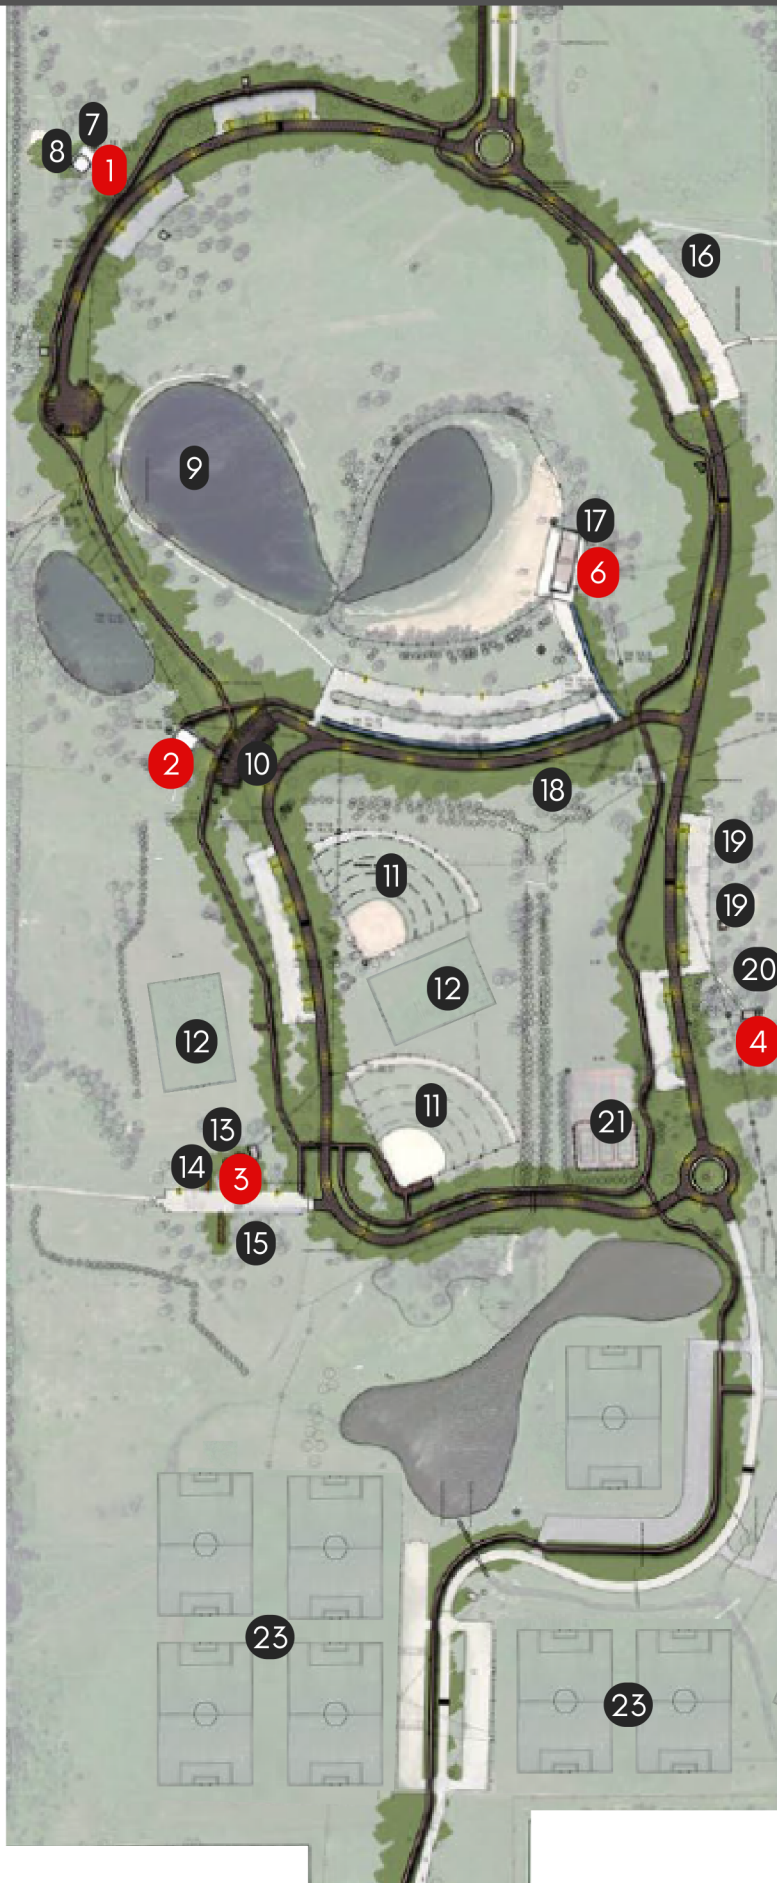

WINNEBAGO COUNTY COMMUNITY PARK

501 E. COUNTY ROAD Y, OSHKOSH, WI 54901

EAST COUNTY ROAD Y

**Call (920)232-1960
for Information
& Reservations**

- 16. Best Friends Dog Park
- 17. Ping Pong Table
- 18. Disc Golf Tee #1
- 19. Open-Air Shelters
- 20. Playground Equipment
- 21. Tennis, Pickleball, & Basketball Courts
- 22. RC Flying Zone
- 23. Soccer Fields

- 1. Shelter #1
- 2. Shelter #2
- 3. Shelter #3
- 4. Shelter #4
- 5. Shelter #5
- 6. Pavilion
- 7. Playground Equipment
- 8. Bean Bag Board
- 9. Fishing Pond
- 10. Outdoor Fitness Equipment
- 11. Baseball & Softball Diamonds
- 12. Rugby Fields
- 13. Playground Equipment
- 14. Bean Bag Board
- 15. Archery Range

SNELL ROAD

COUNTY HIGHWAY A