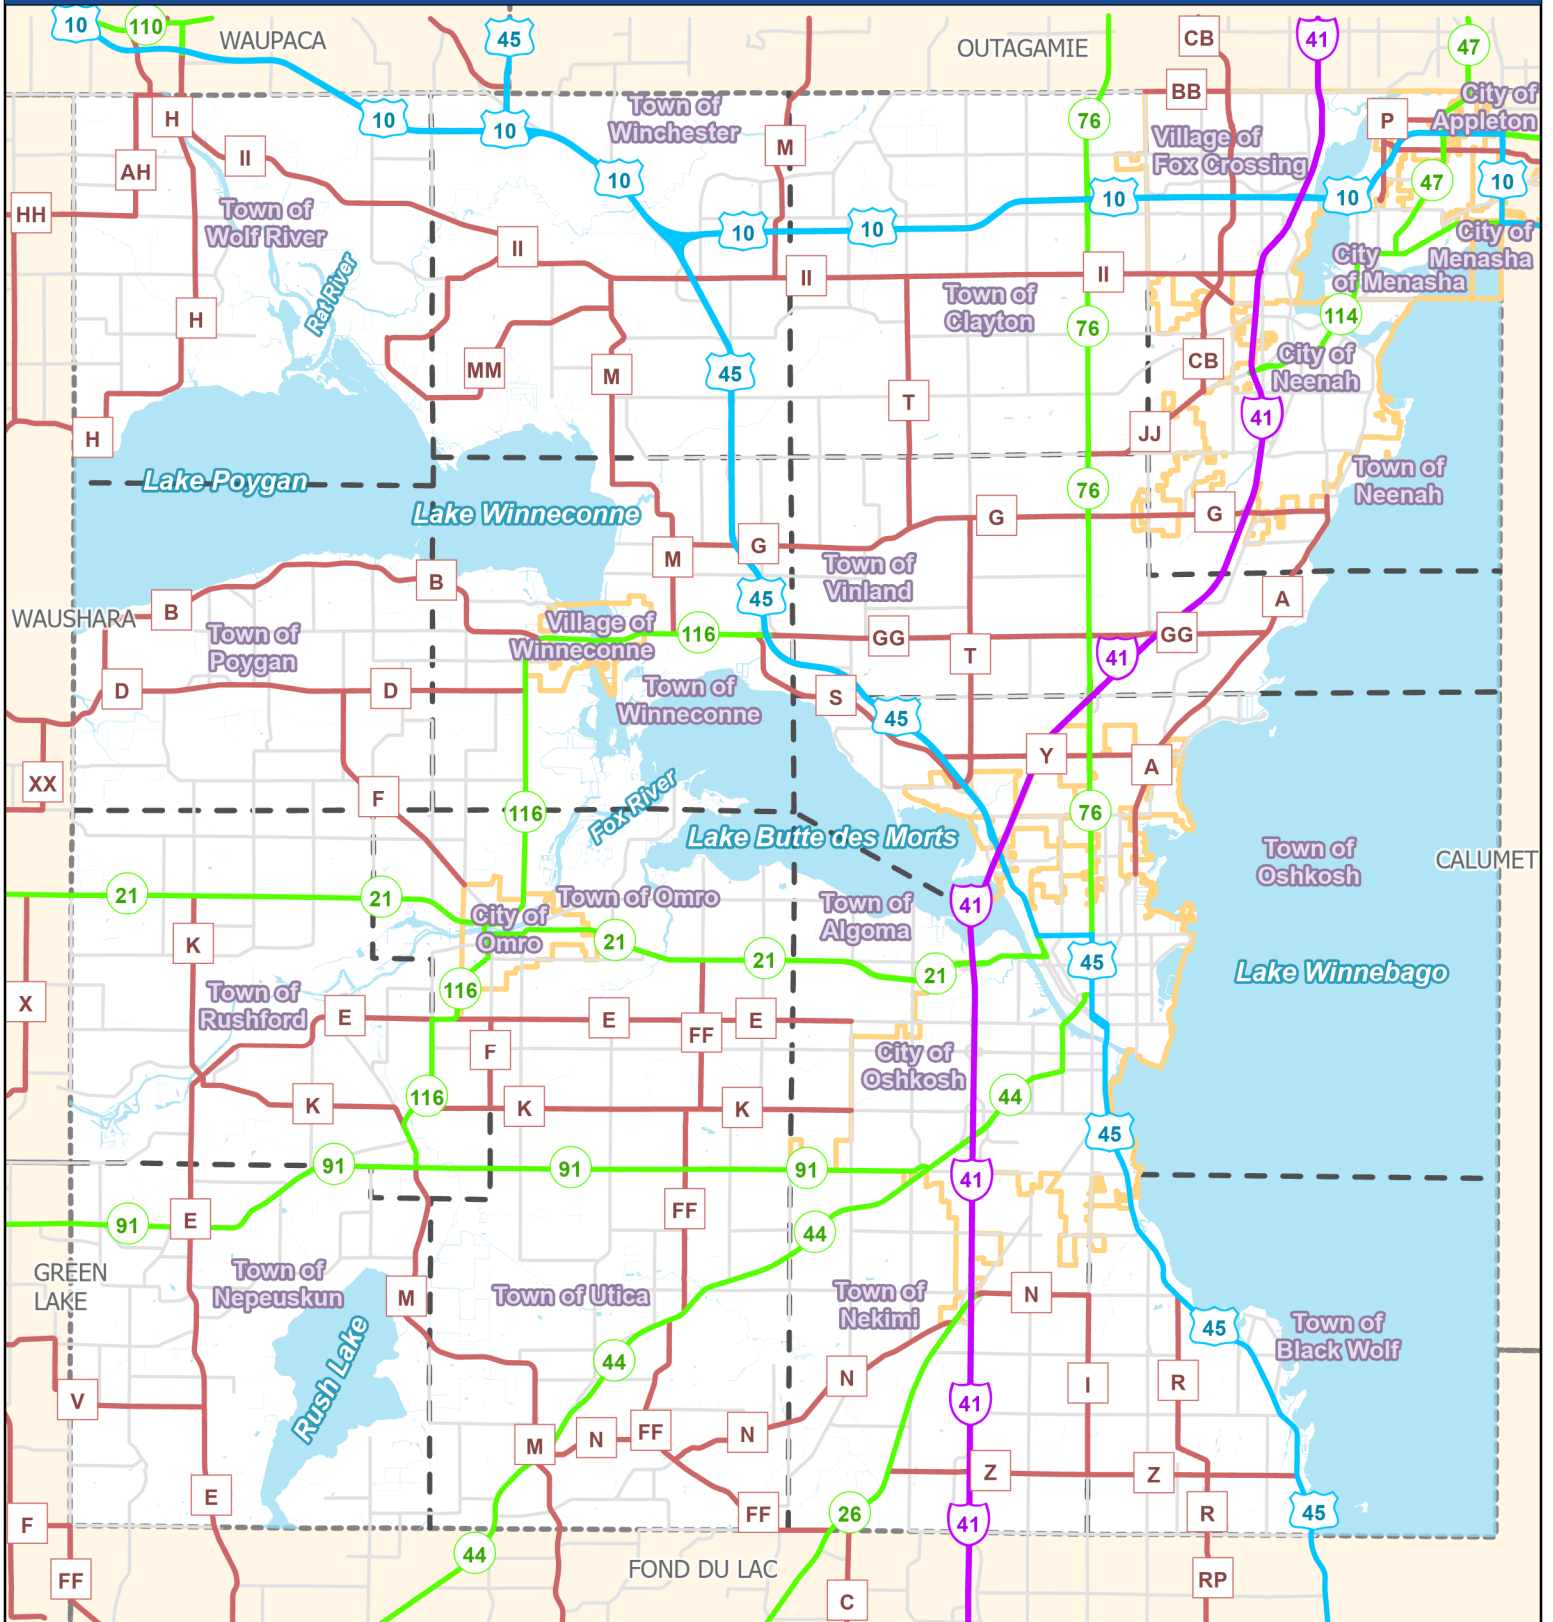

Winnebago County, Wisconsin

Winnebago County

10/6/2023 4:32 PM

- Interstate
- State Road
- Local Road
- - - Town Boundary
- Adjacent Counties
- US Highway
- County Road
- City Village Boundary
- Waterways

WINGS Disclaimer: This data was created for use by the Winnebago County Geographic Information System project. Any other use/application of this information is the responsibility of the user and such use/application is at their own risk. Winnebago County disclaims all liability regarding fitness of the information for any use other than Winnebago County business.

0 15,000 30,000 feet

1 inch = 17,000 feet