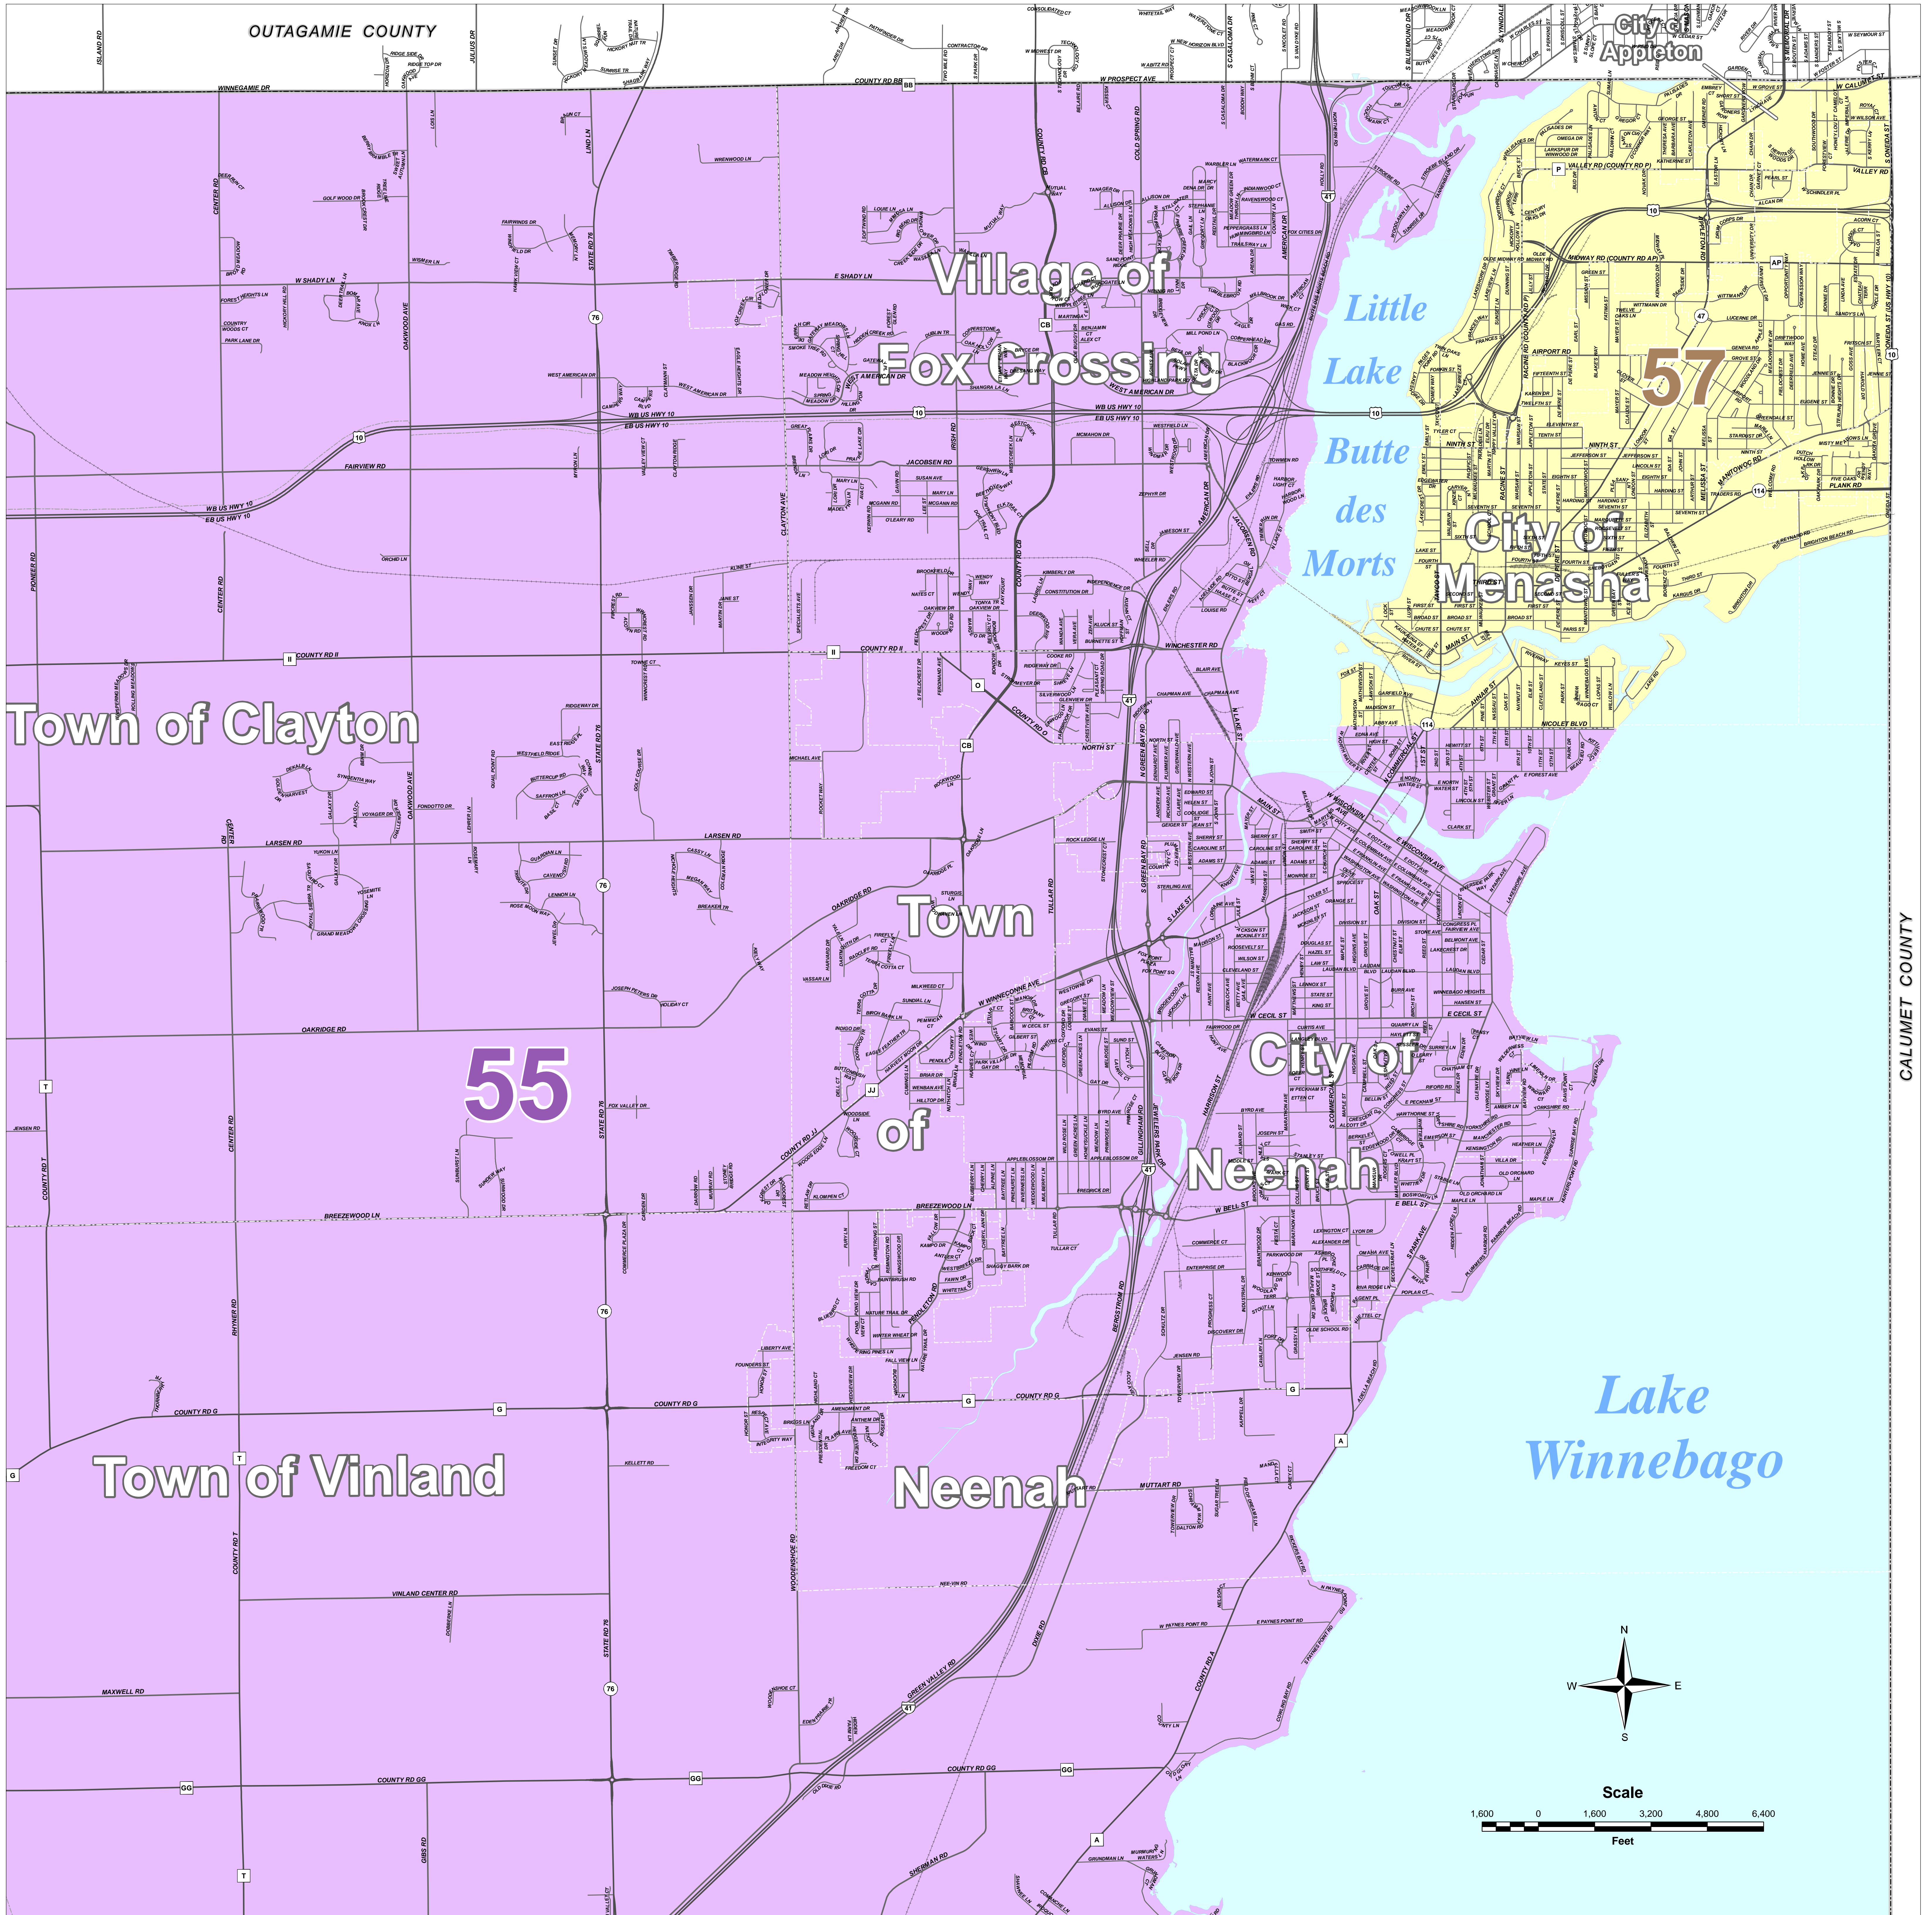

Wisconsin State Assembly Districts

Neenah / Menasha / Fox Crossing Area

Legislative districts were adopted by the Wisconsin Supreme Court via Johnson v. Wisconsin Elections Commission, Case No. 2021AP1450-OA on April 15, 2022.

* Plan first applies to Fall 2022 election. Effective January 3, 2023. *

W.I.N.G.S. Disclaimer