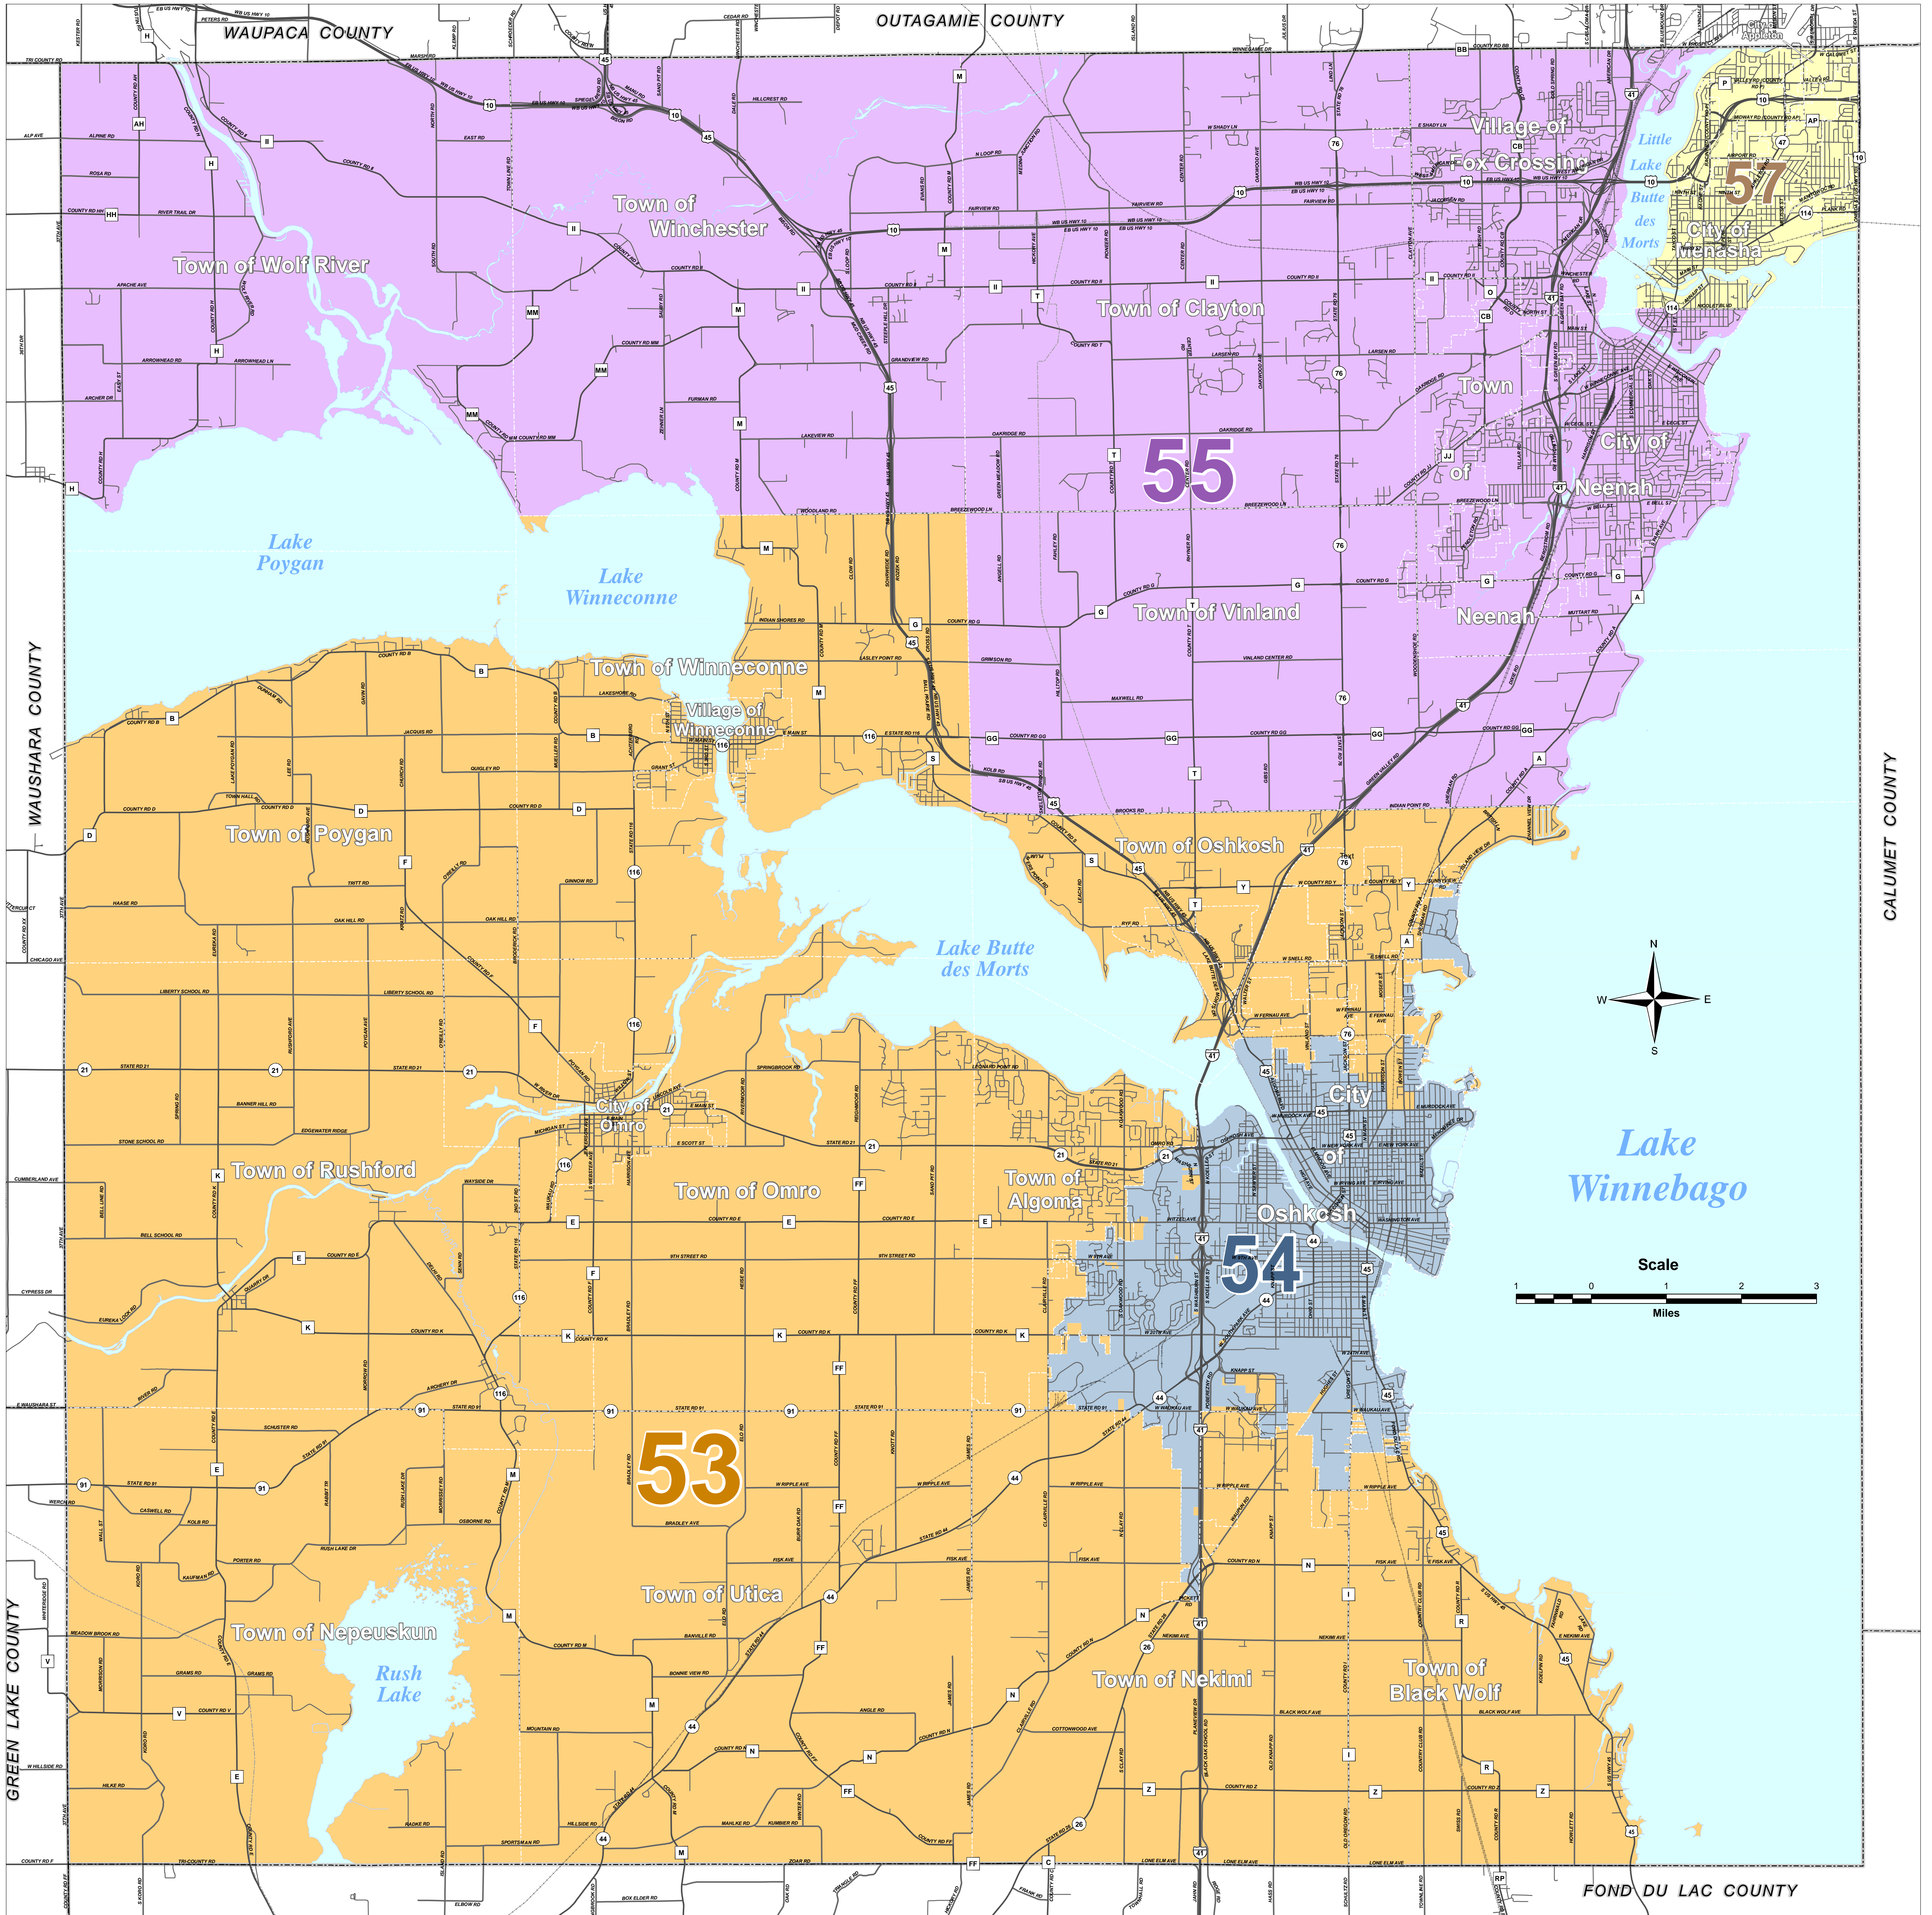

Wisconsin State Assembly Districts in Winnebago County

Winnebago County, Wisconsin

Legislative districts were adopted by the Wisconsin Supreme Court via Johnson v. Wisconsin Elections Commission, Case No. 2021AP1450-OA on April 15, 2022.

* Plan first applies to Fall 2022 election. Effective January 3, 2023. *