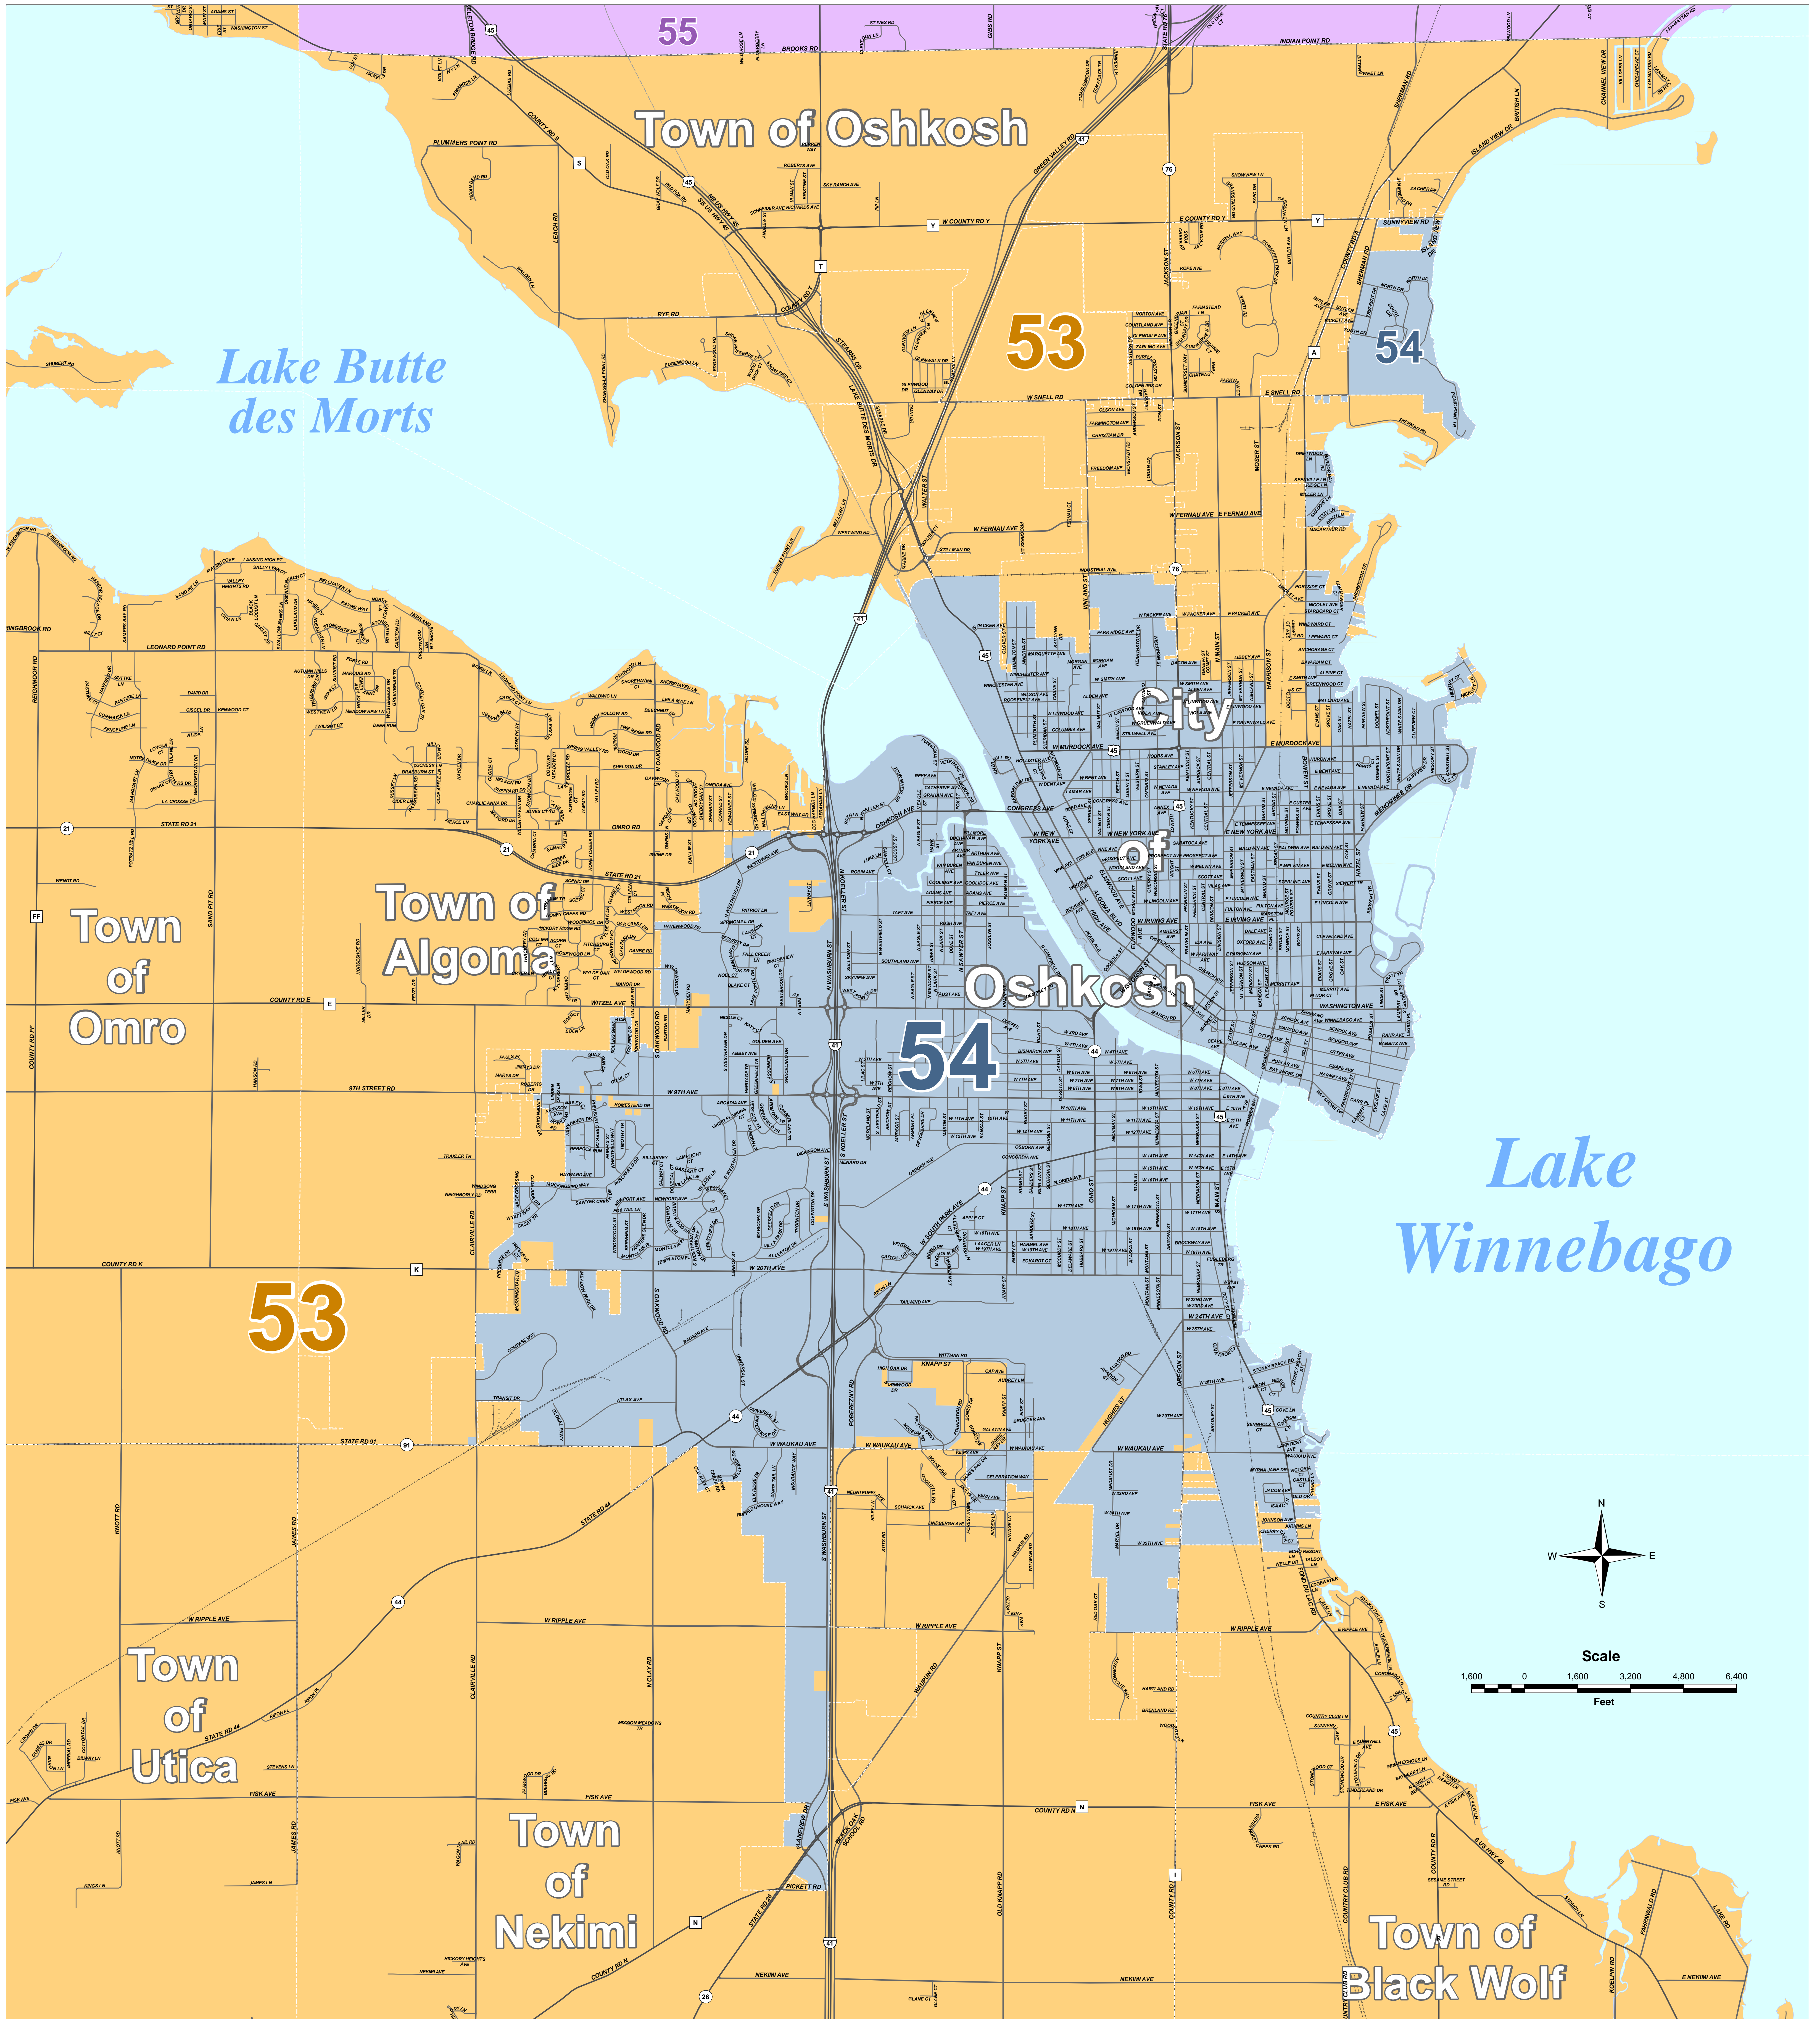

Wisconsin State Assembly Districts

City of Oshkosh Area

Legislative districts were adopted by the Wisconsin Supreme Court via *Johnson v. Wisconsin Elections Commission*, Case No. 2021AP1450-OA on April 15, 2022.

* Plan first applies to Fall 2022 election. Effective January 3, 2023. *