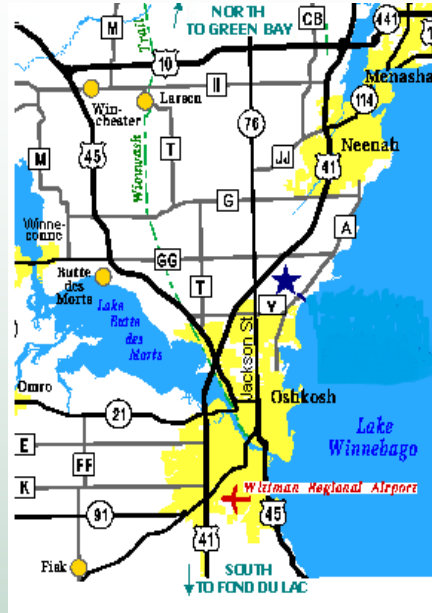

Picture Yourself in Winnebago County Parks & Sunnyview Expo Center!

From Green Bay

Take Interstate 41 South to Oshkosh exit 124, which is Hwy 76/Jackson St. Take a left onto StateHwy.76/Jackson St.

From Milwaukee

Take Interstate 41/45 North. Continue north on Interstate 41 past Fond du Lac. Take the most northern Oshkosh exit 124 which is State Hwy. 76/Jackson St. Take a right onto 76/Jackson St.

Once off the Interstate 41