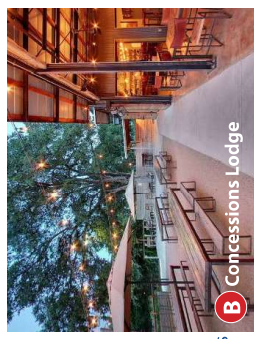

# SUNNYVIEW GRANDSTAND

The new and improved Grandstand at the Sunnyview Exposition Center in Oshkosh, WI will have the capacity and flexibility to host large events like concerts, tractor pulls, festivals, and more.

Whether you want a front-row seat for a tractor pull, to kick back with a beer, soda, or hot dog and take in a concert at the concessions lodge, or to bring the family for a picnic on the seating deck or terraced lawn, the Sunnyview Grandstand has something for everyone.

Character Images:

**A** Lifestage

**B** Concessions Lodge

**C** Raised Seating Deck

**D** Terraced Lawn Amphitheater

**E** Donor Wall