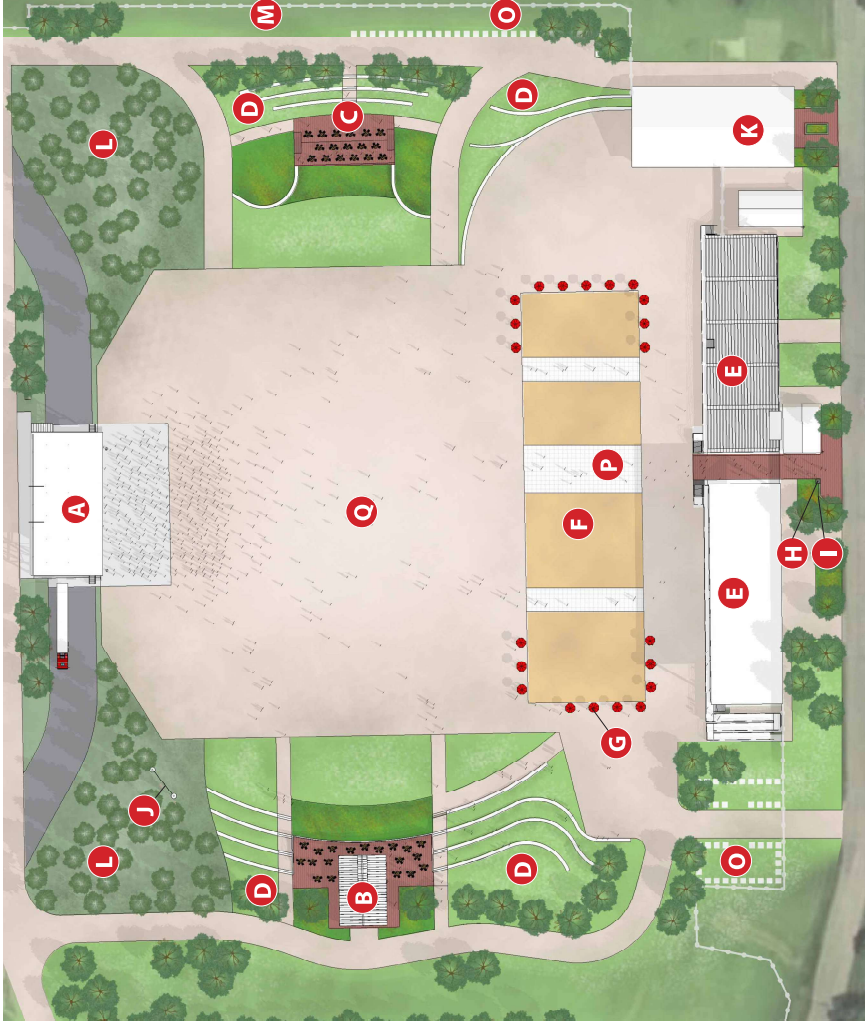

# SUNNYVIEW GRANDSTAND

The new and improved Grandstand at the Sunnyview Exposition Center in Oshkosh, WI will have the capacity and flexibility to host large events like concerts, tractor pulls, festivals, and more.

Whether you want a front-row seat for a tractor pull, to kick back with a beer, soda, or hot dog and take in a concert at the concessions lodge, or to bring the family for a picnic on the seating deck or terraced lawn, the Sunnyview Grandstand has something for everyone.

**Features:**

- A Lifestage
- B Concessions lodge
- C Raised seating deck
- D Terraced lawn amphitheater
- E Bleachers
- F Tractor pulling track
- G Picnic tables
- H Entry feature
- I Donor wall
- J Jumbotron
- K Barn E
- L Aspen grove
- M Sponsor advertisements
- N Campground
- O Restrooms
- P Temporary walkways
- Q Concert Ground

Character Images:

**A** Lifestage

**B** Concessions Lodge

**C** Raised Seating Deck

**D** Terraced Lawn Amphitheater

**E** Donor Wall